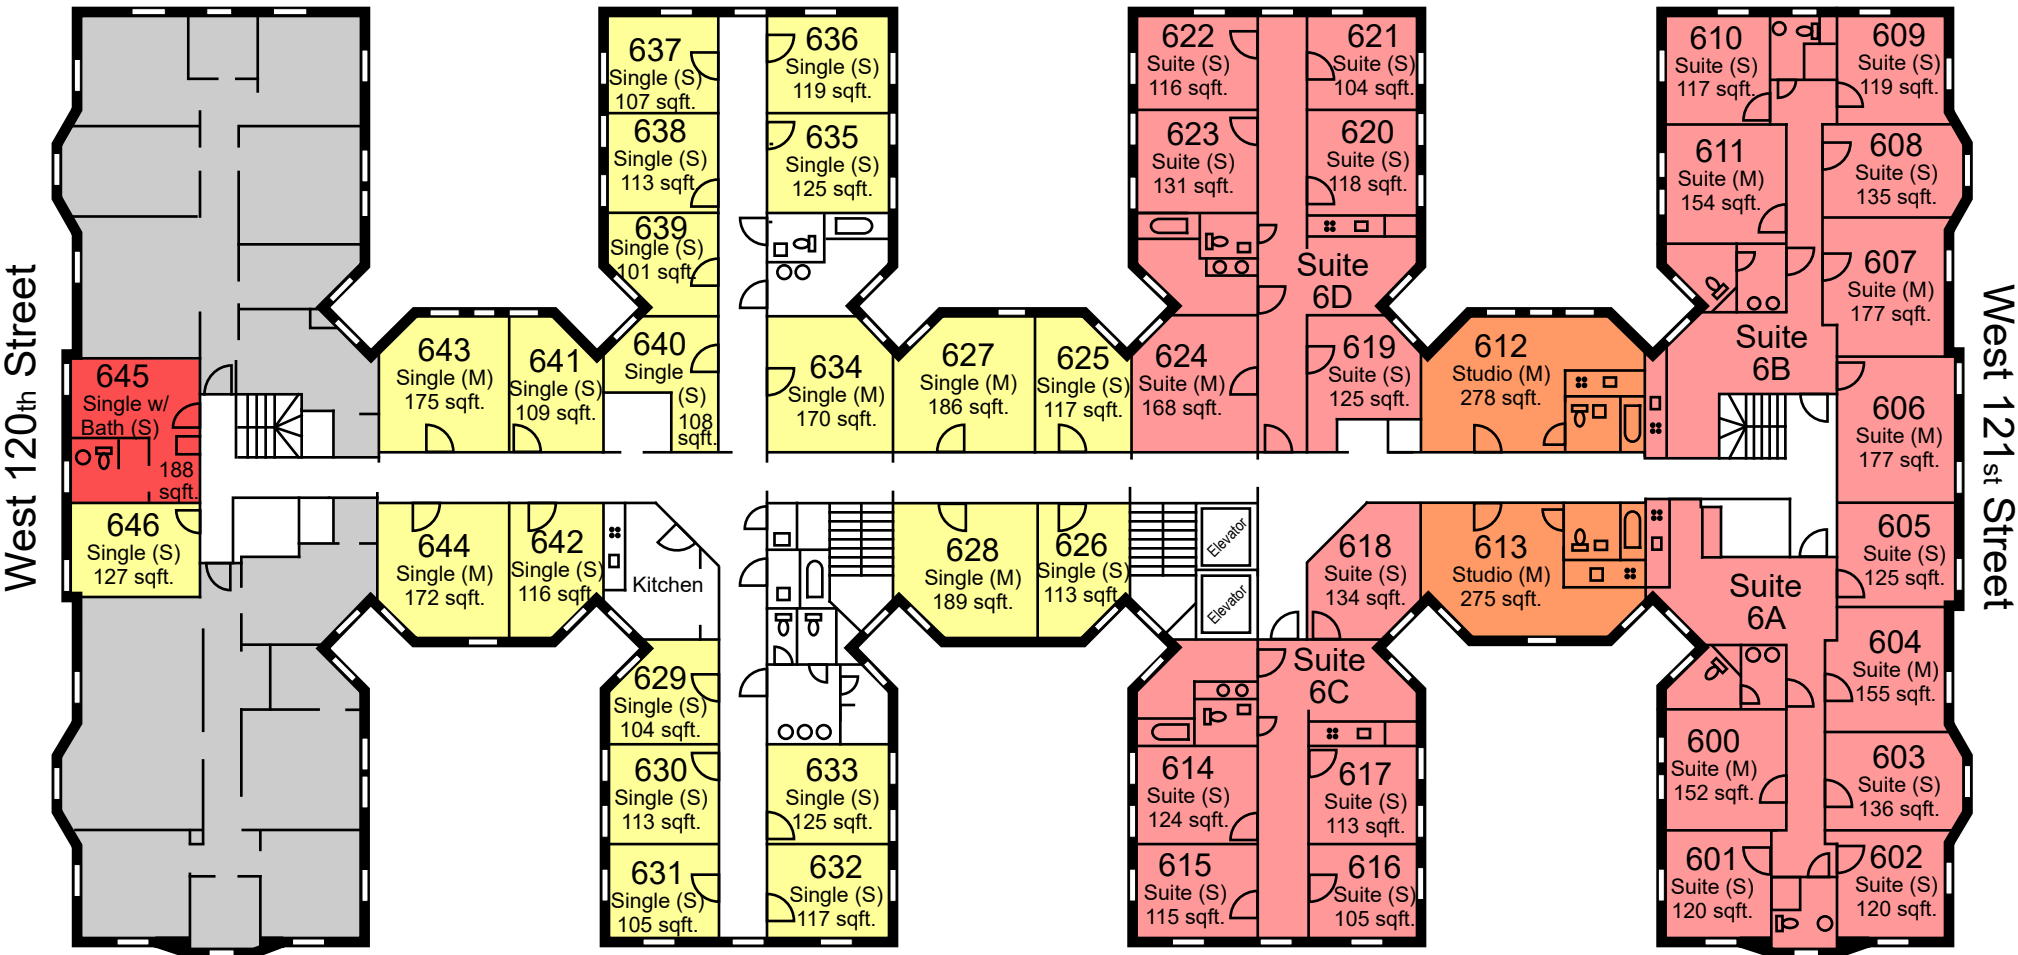

Courtyard

West 120th Street

West 121st Street

Amsterdam Avenue

LEGEND

	Studio
	Gender Inclusive Single
	Female Suite

*Room dimensions are approximate

Whittier Hall Fourth Floor

Courtyard

West 120th Street

West 121st Street

Amsterdam Avenue

LEGEND

	Studio
	Gender Inclusive Single
	Female Suite

*Room dimensions are approximate

Whittier Hall Fifth Floor

Courtyard

Whittier Hall Sixth Floor

LEGEND

	Single With Private Bath		Female Suite
	Female Single		Studio

*Room dimensions are approximate

Courtyard

West 120th Street

West 121st Street

Amsterdam Avenue

Whittier Hall Seventh Floor

LEGEND

	Studio		Female Suite
	Male Single		Male Suite

*Room dimensions are approximate

Courtyard

West 120th Street

West 121st Street