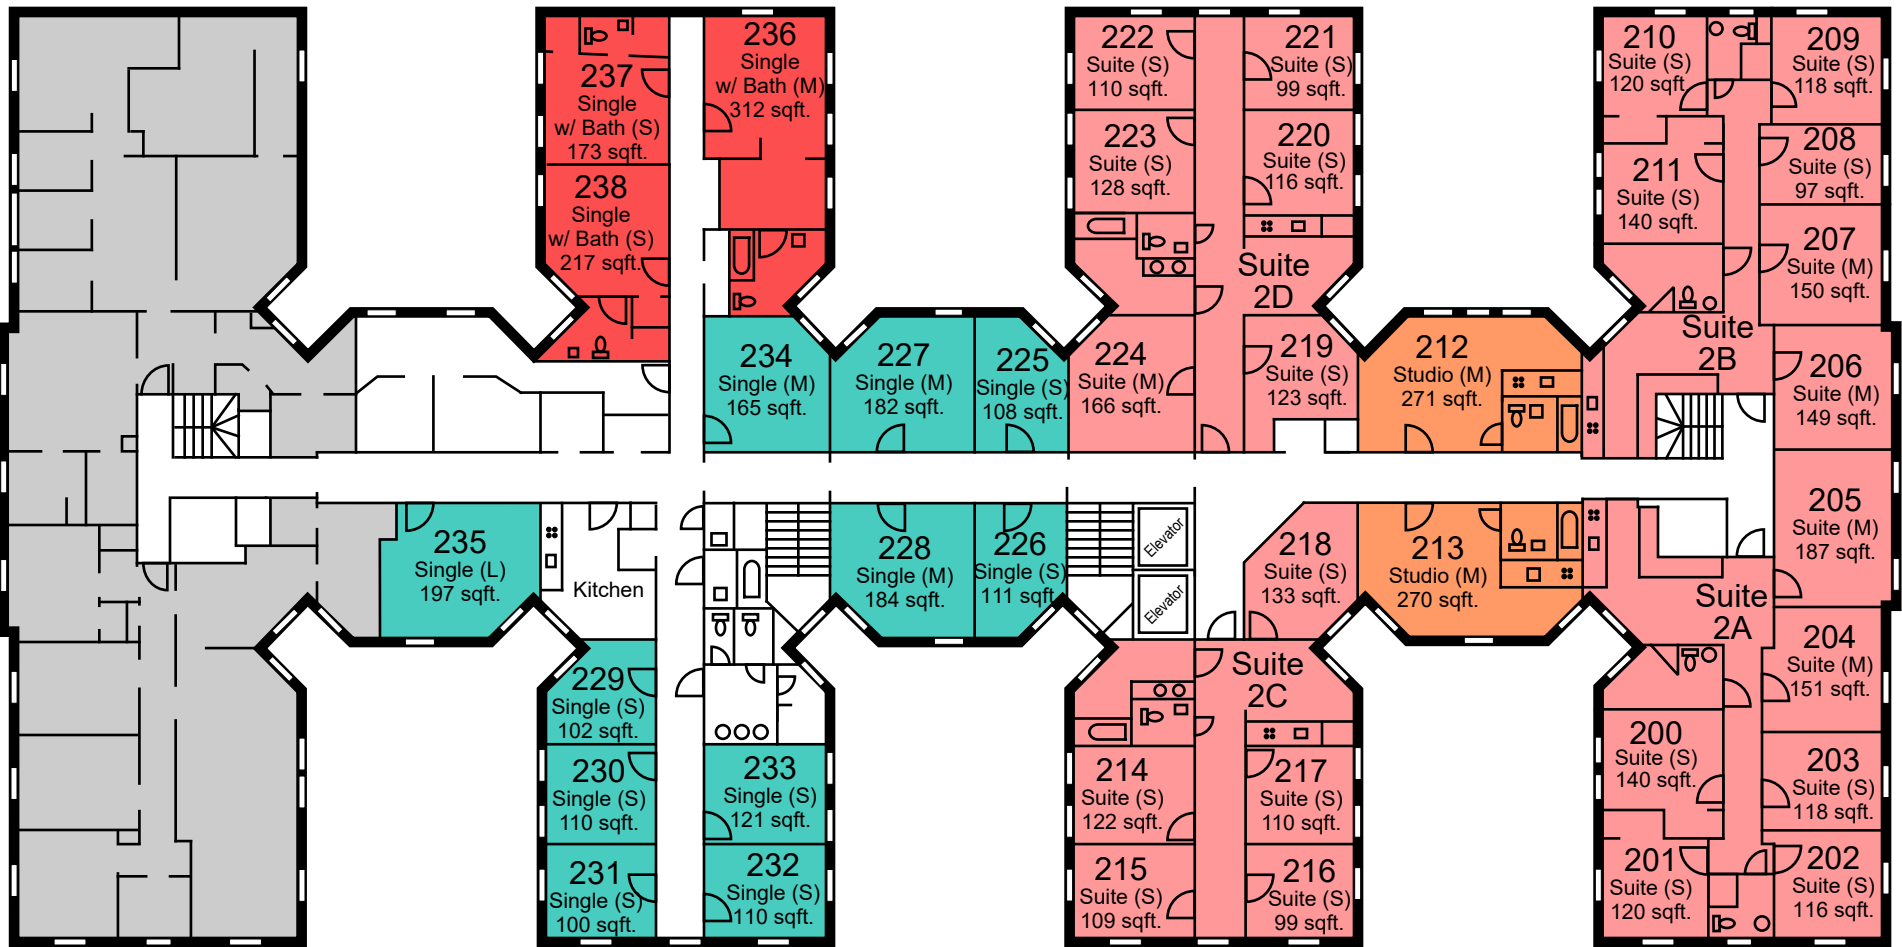

Courtyard

West 120th Street

West 121st Street

Amsterdam Avenue

Whittier Hall Second Floor

LEGEND

	Single With Private Bath		Female Suite
	Gender Inclusive Single		Studio

*Room dimensions are approximate

Courtyard

West 120th Street

West 121st Street

Amsterdam Avenue

LEGEND

	Studio
	Gender Inclusive Single
	Female Suite

*Room dimensions are approximate

Whittier Hall Third Floor

Courtyard

West 120th Street

West 121st Street

Amsterdam Avenue

LEGEND

	Studio
	Gender Inclusive Single
	Female Suite

*Room dimensions are approximate

Whittier Hall Fourth Floor

Courtyard

West 120th Street

West 121st Street

Amsterdam Avenue

LEGEND

	Studio
	Gender Inclusive Single
	Female Suite

*Room dimensions are approximate

Whittier Hall Fifth Floor