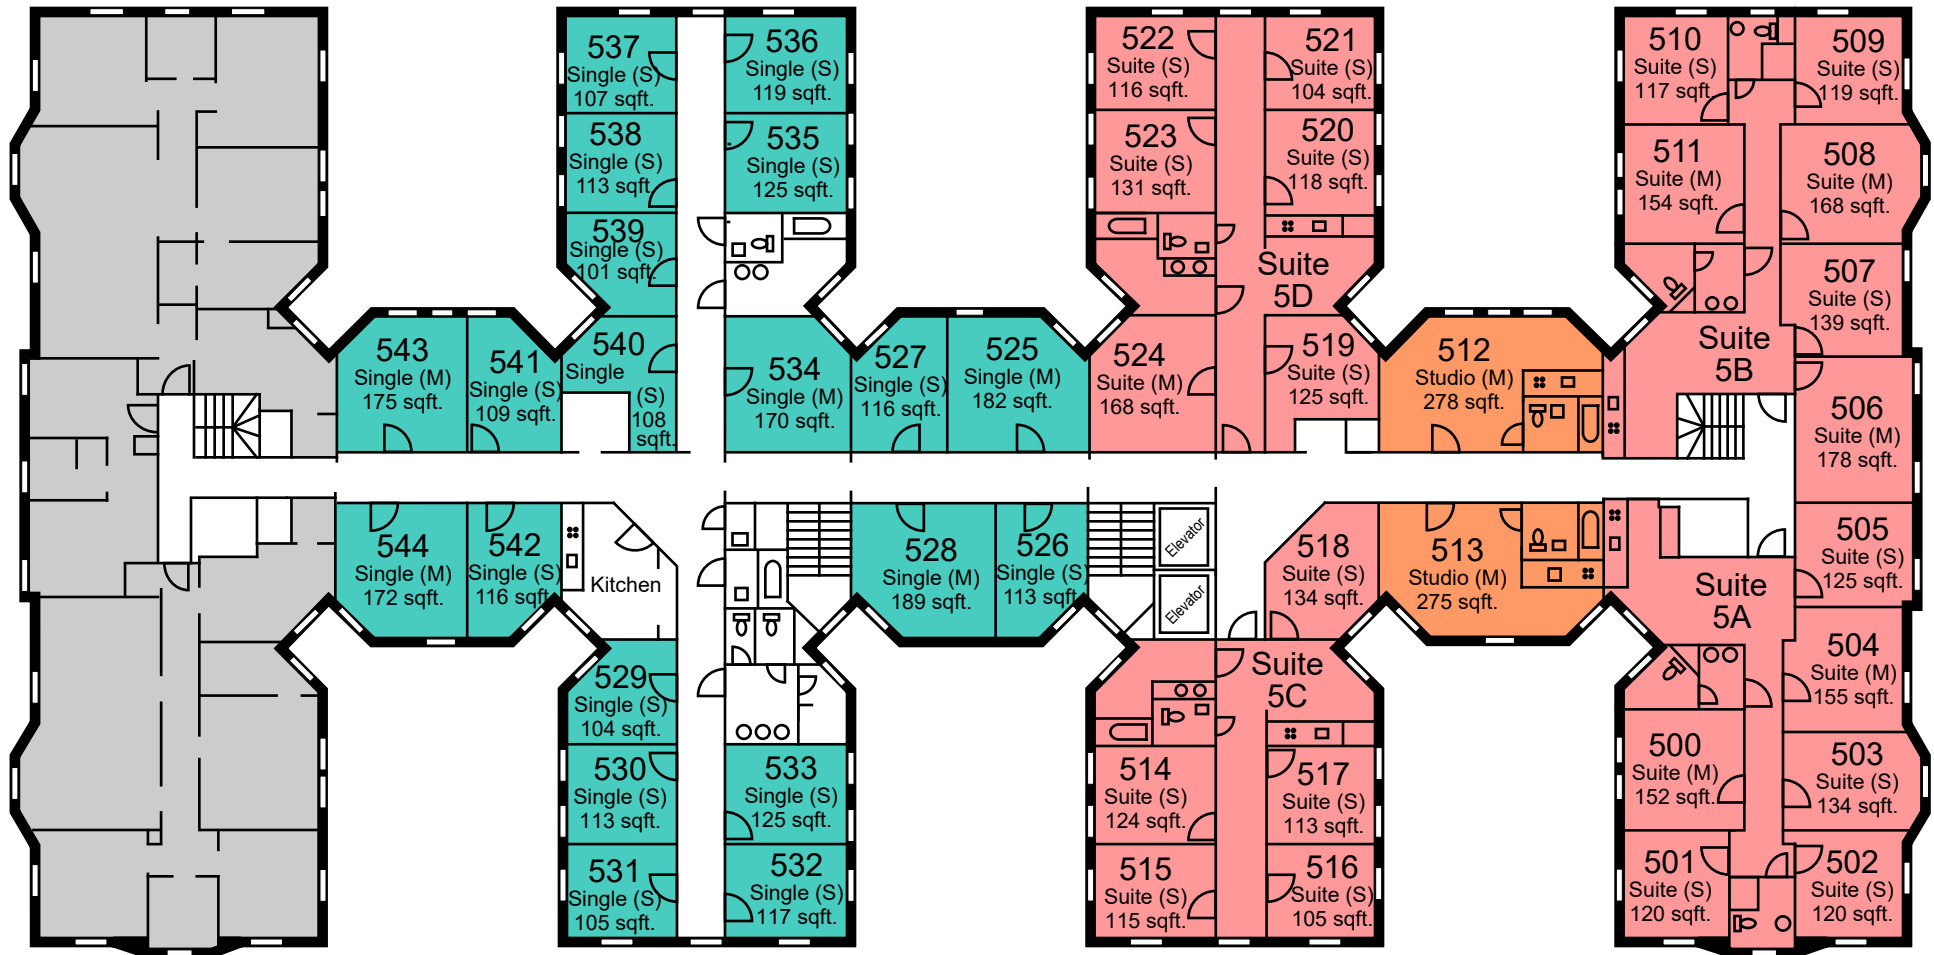

Courtyard

West 120th Street

West 121st Street

Amsterdam Avenue

LEGEND

	Studio
	Gender Inclusive Single
	Female Suite

*Room dimensions are approximate

Whittier Hall Third Floor

Courtyard

West 120th Street

West 121st Street

Amsterdam Avenue

LEGEND

	Studio
	Gender Inclusive Single
	Female Suite

*Room dimensions are approximate

Whittier Hall Fourth Floor

Courtyard

West 120th Street

West 121st Street

Amsterdam Avenue

LEGEND

	Studio
	Gender Inclusive Single
	Female Suite

*Room dimensions are approximate

Whittier Hall Fifth Floor

Courtyard

Whittier Hall Sixth Floor

LEGEND

	Single With Private Bath		Female Suite
	Female Single		Studio

*Room dimensions are approximate

Courtyard

West 120th Street

West 121st Street