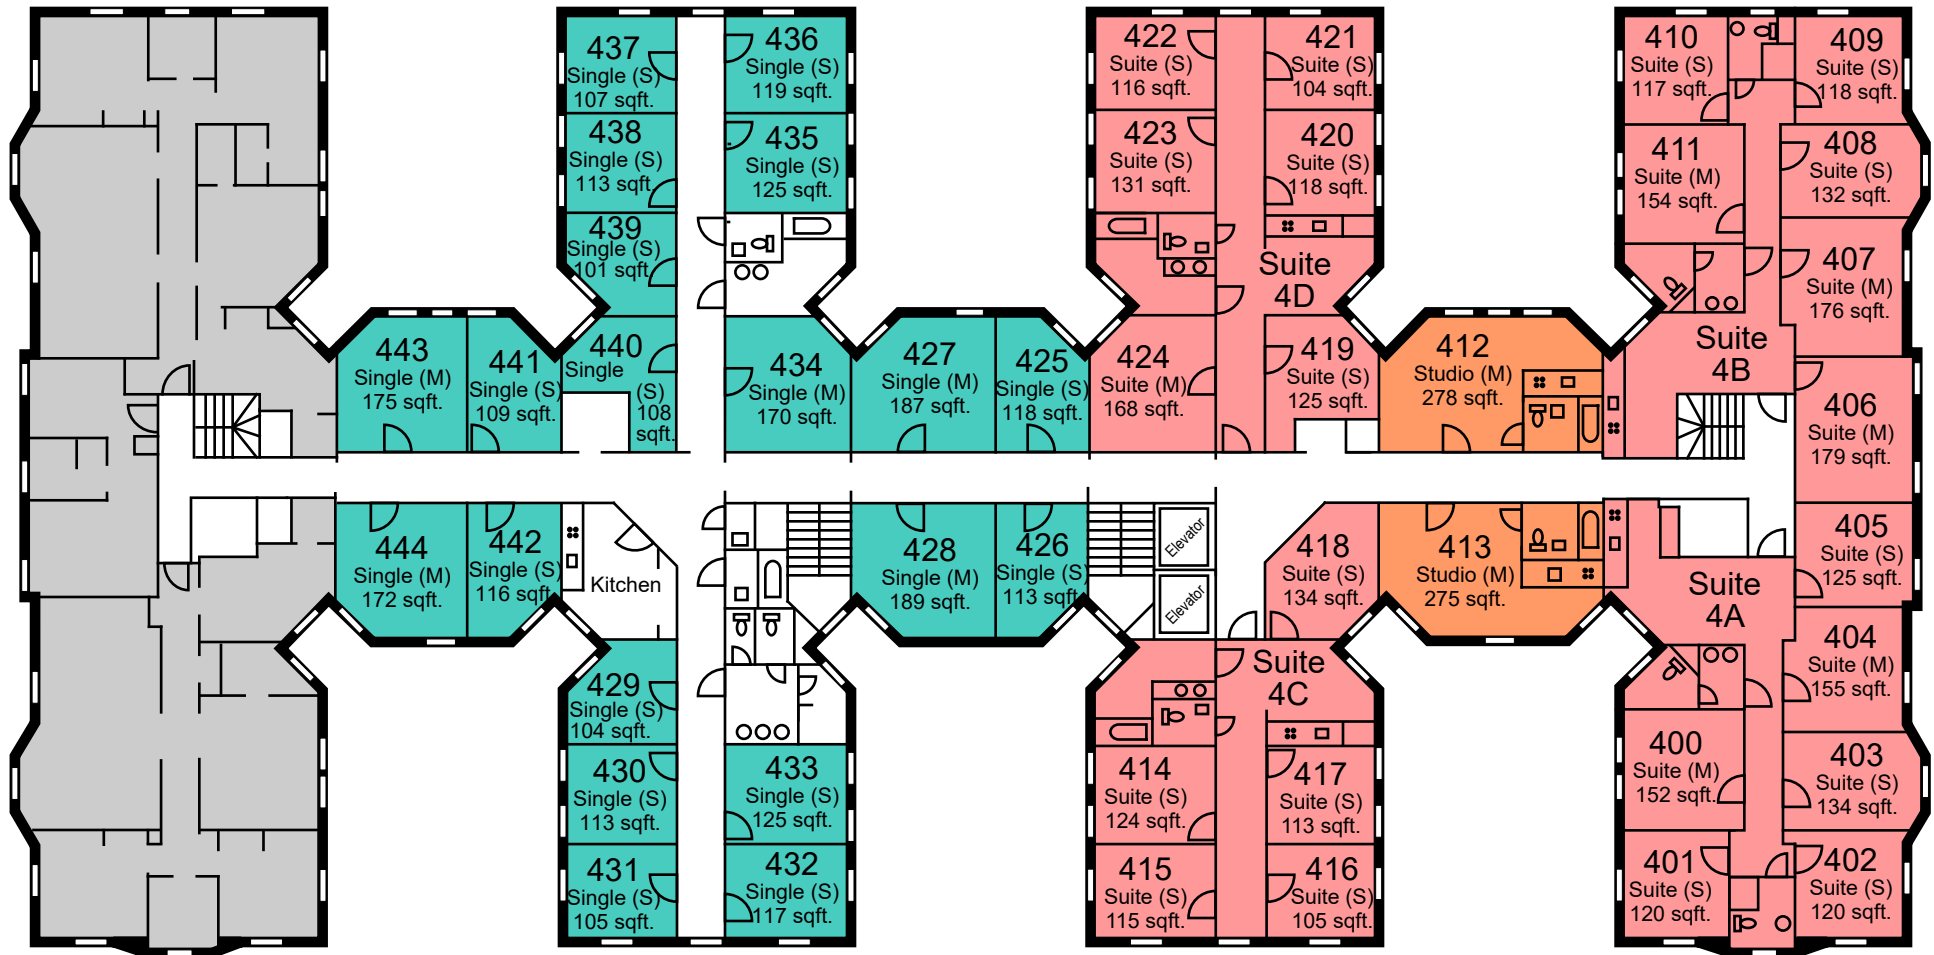

Courtyard

West 120th Street

West 121st Street

Amsterdam Avenue

Whittier Hall Second Floor

LEGEND

	Single With Private Bath		Female Suite
	Gender Inclusive Single		Studio

*Room dimensions are approximate

Courtyard

West 120th Street

West 121st Street

Amsterdam Avenue

LEGEND

	Studio
	Gender Inclusive Single
	Female Suite

*Room dimensions are approximate

Whittier Hall Third Floor

Courtyard

West 120th Street

West 121st Street

Amsterdam Avenue

LEGEND

	Studio
	Gender Inclusive Single
	Female Suite

*Room dimensions are approximate

Whittier Hall Fourth Floor

Courtyard

West 120th Street

West 121st Street

Amsterdam Avenue

LEGEND

	Studio
	Gender Inclusive Single
	Female Suite

*Room dimensions are approximate

Whittier Hall Fifth Floor