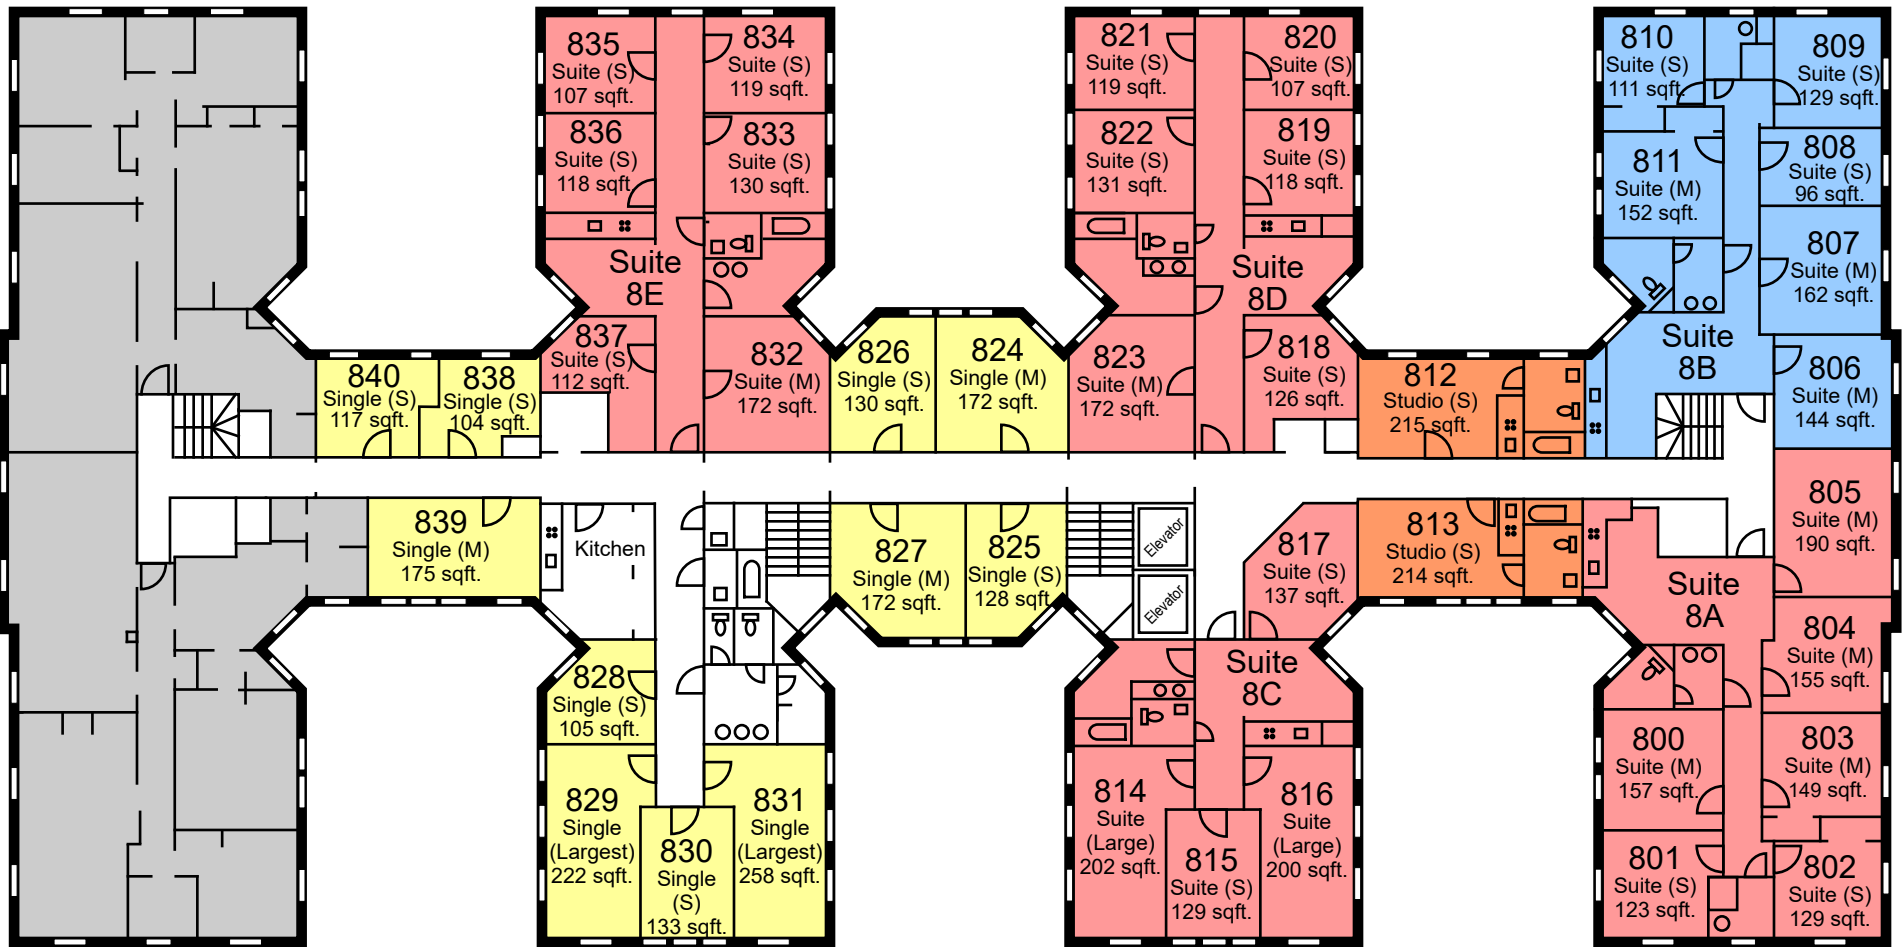

Courtyard

Whittier Hall Sixth Floor

LEGEND

	Single With Private Bath		Female Suite
	Female Single		Studio

*Room dimensions are approximate

Courtyard

West 120th Street

West 121st Street

Amsterdam Avenue

Whittier Hall Seventh Floor

LEGEND

	Studio		Female Suite
	Male Single		Male Suite

*Room dimensions are approximate

Courtyard

West 120th Street

West 121st Street

Amsterdam Avenue

Whittier Hall Eighth Floor

LEGEND

	Studio		Female Suite
	Female Single		Male Suite

*Room dimensions are approximate

Courtyard

West 120th Street

West 121st Street

Amsterdam Avenue

LEGEND

Whittier Hall Ninth Floor

	Studio		Female Suite
	1 Bedroom		Male Suite
	2 Bedroom Share		

*Room dimensions are approximate

Courtyard

West 120th Street

West 121st Street