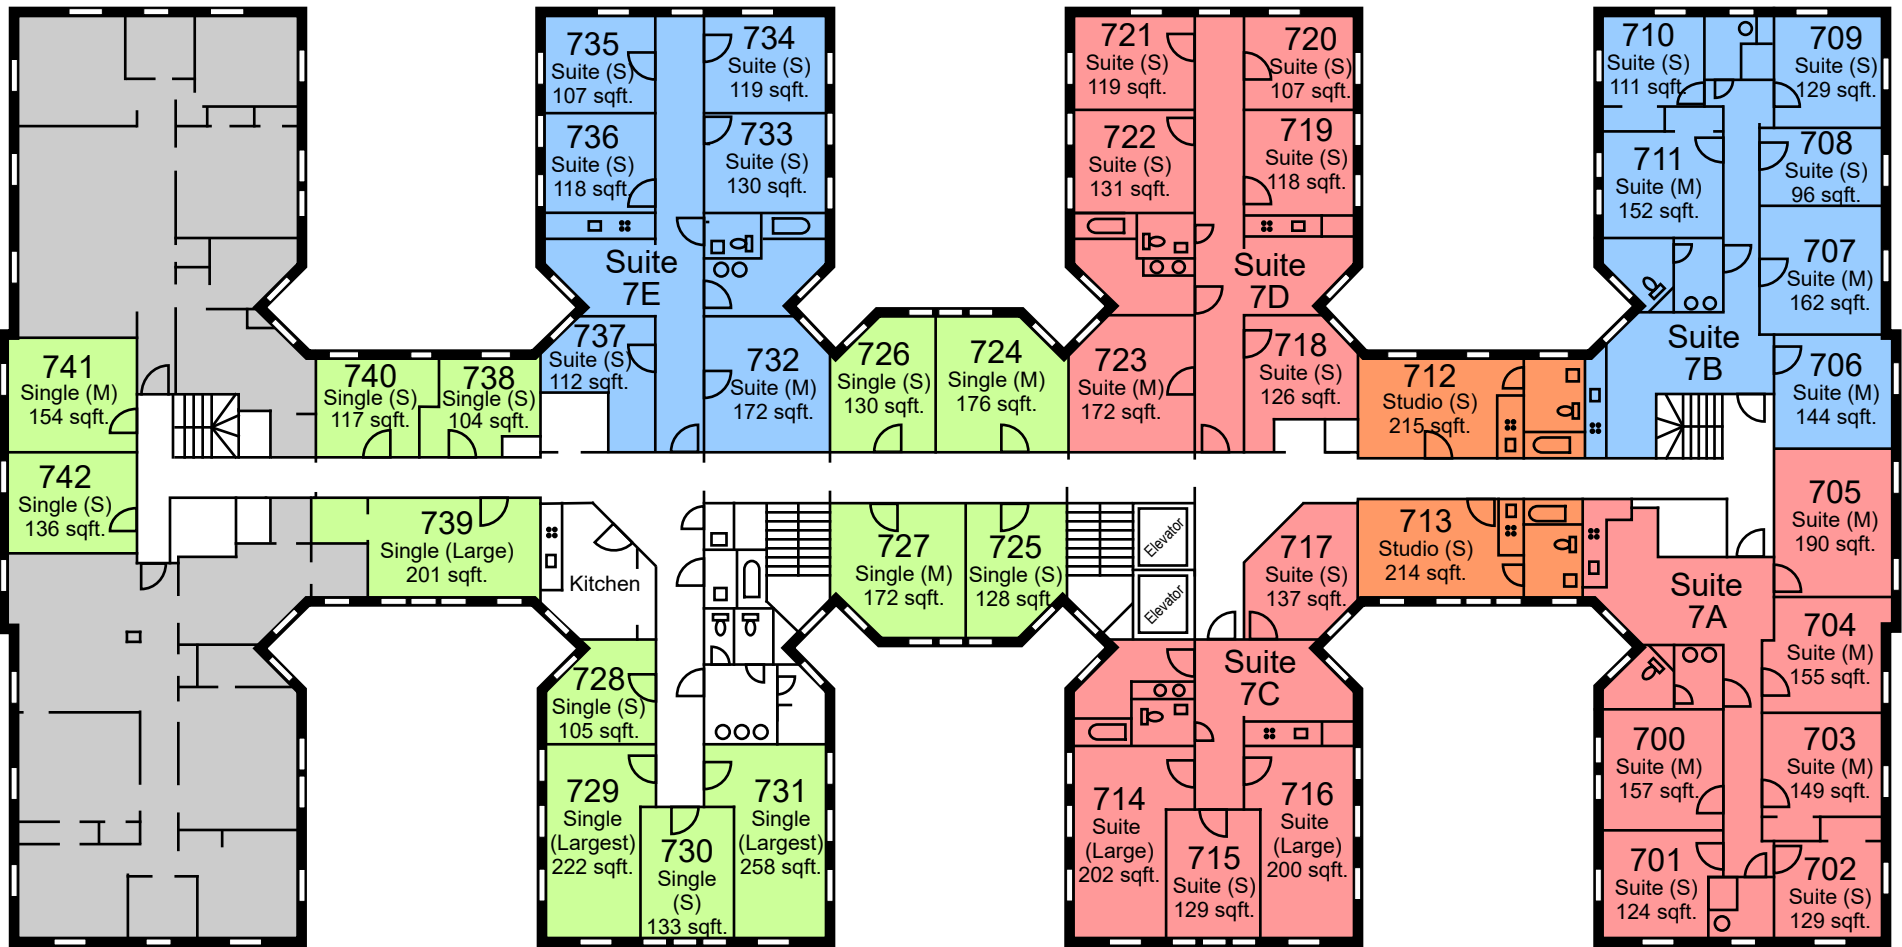

Courtyard

West 120th Street

West 121st Street

Amsterdam Avenue

LEGEND

	Studio
	Gender Inclusive Single
	Female Suite

*Room dimensions are approximate

Whittier Hall Fifth Floor

Courtyard

Whittier Hall Sixth Floor

LEGEND

	Single With Private Bath		Female Suite
	Female Single		Studio

*Room dimensions are approximate

Courtyard

West 120th Street

West 121st Street

Amsterdam Avenue

Whittier Hall Seventh Floor

LEGEND

	Studio		Female Suite
	Male Single		Male Suite

*Room dimensions are approximate

Courtyard

West 120th Street

West 121st Street

Amsterdam Avenue

Whittier Hall Eighth Floor

LEGEND

	Studio		Female Suite
	Female Single		Male Suite

*Room dimensions are approximate

Courtyard

West 120th Street

West 121st Street