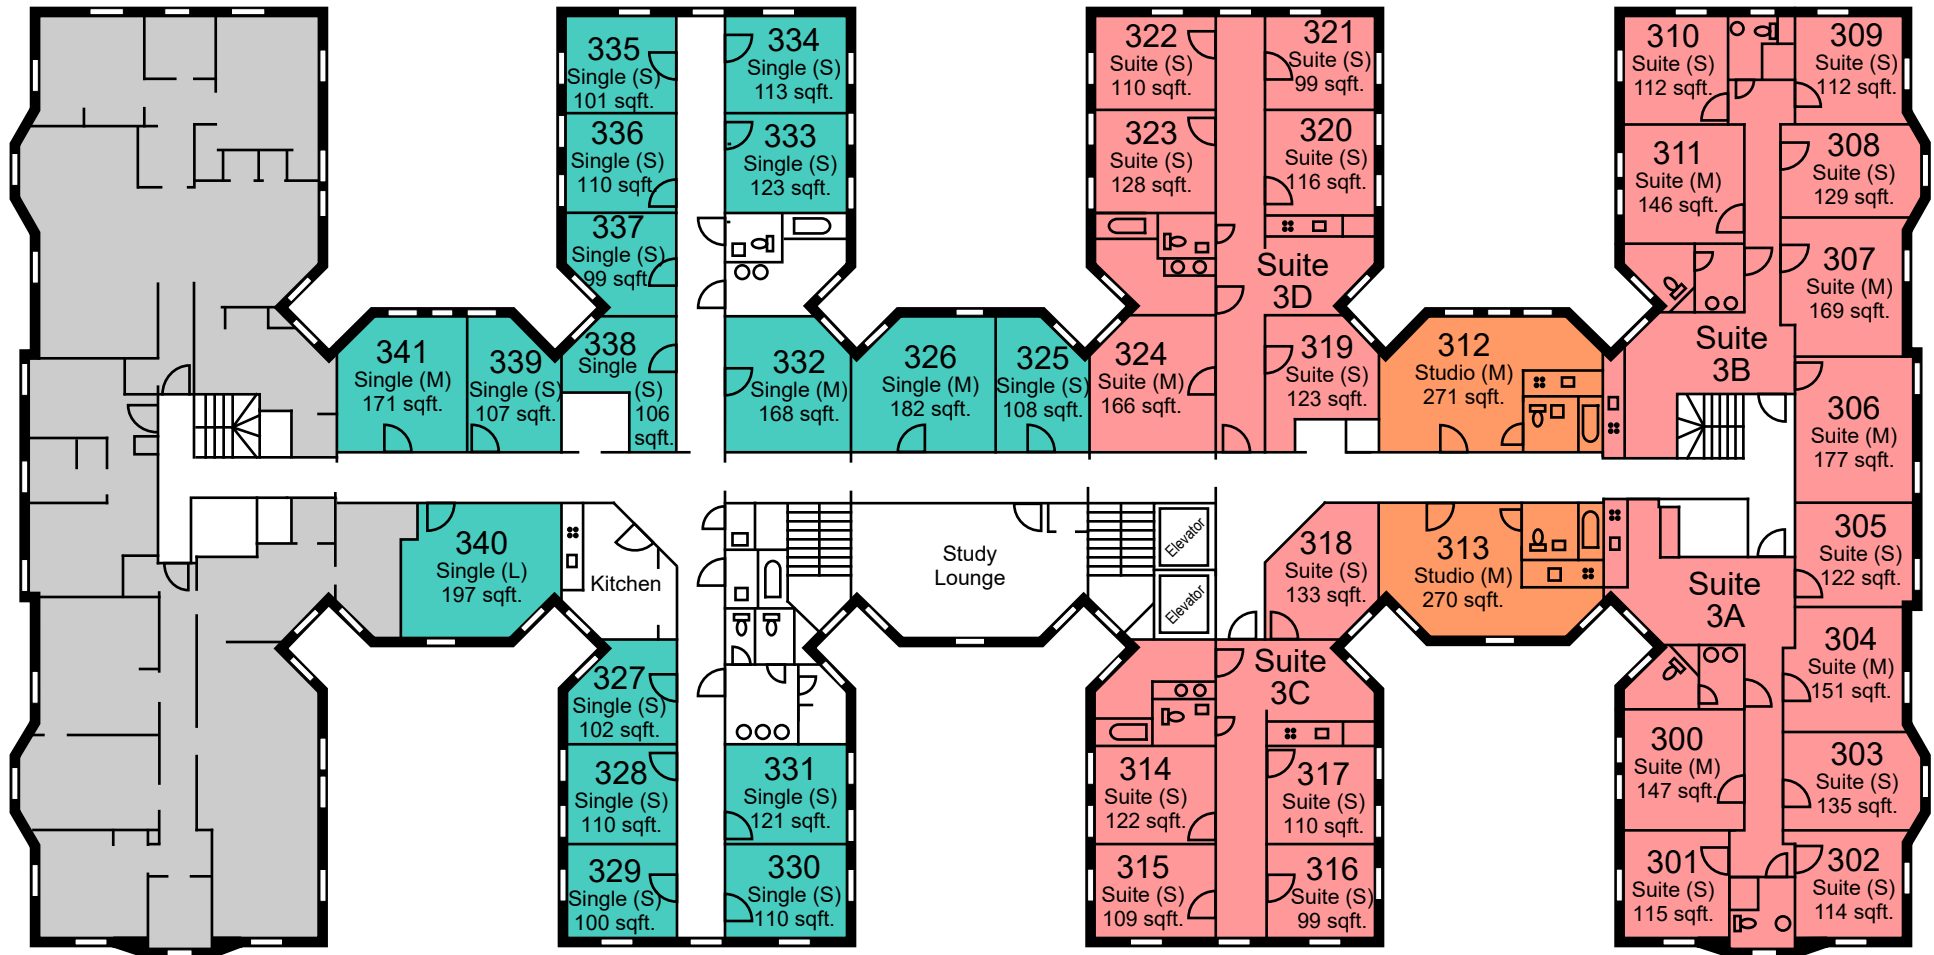

Courtyard

West 120th Street

West 121st Street

Amsterdam Avenue

Whittier Hall Second Floor

LEGEND

	Single With Private Bath		Female Suite
	Gender Inclusive Single		Studio

*Room dimensions are approximate

Courtyard

West 120th Street

West 121st Street

Amsterdam Avenue

LEGEND

	Studio
	Gender Inclusive Single
	Female Suite

*Room dimensions are approximate

Whittier Hall Third Floor

Courtyard

West 120th Street

West 121st Street

Amsterdam Avenue

LEGEND

	Studio
	Gender Inclusive Single
	Female Suite

*Room dimensions are approximate

Whittier Hall Fourth Floor

Courtyard

West 120th Street

West 121st Street

Amsterdam Avenue

LEGEND

	Studio
	Gender Inclusive Single
	Female Suite

*Room dimensions are approximate

Whittier Hall Fifth Floor