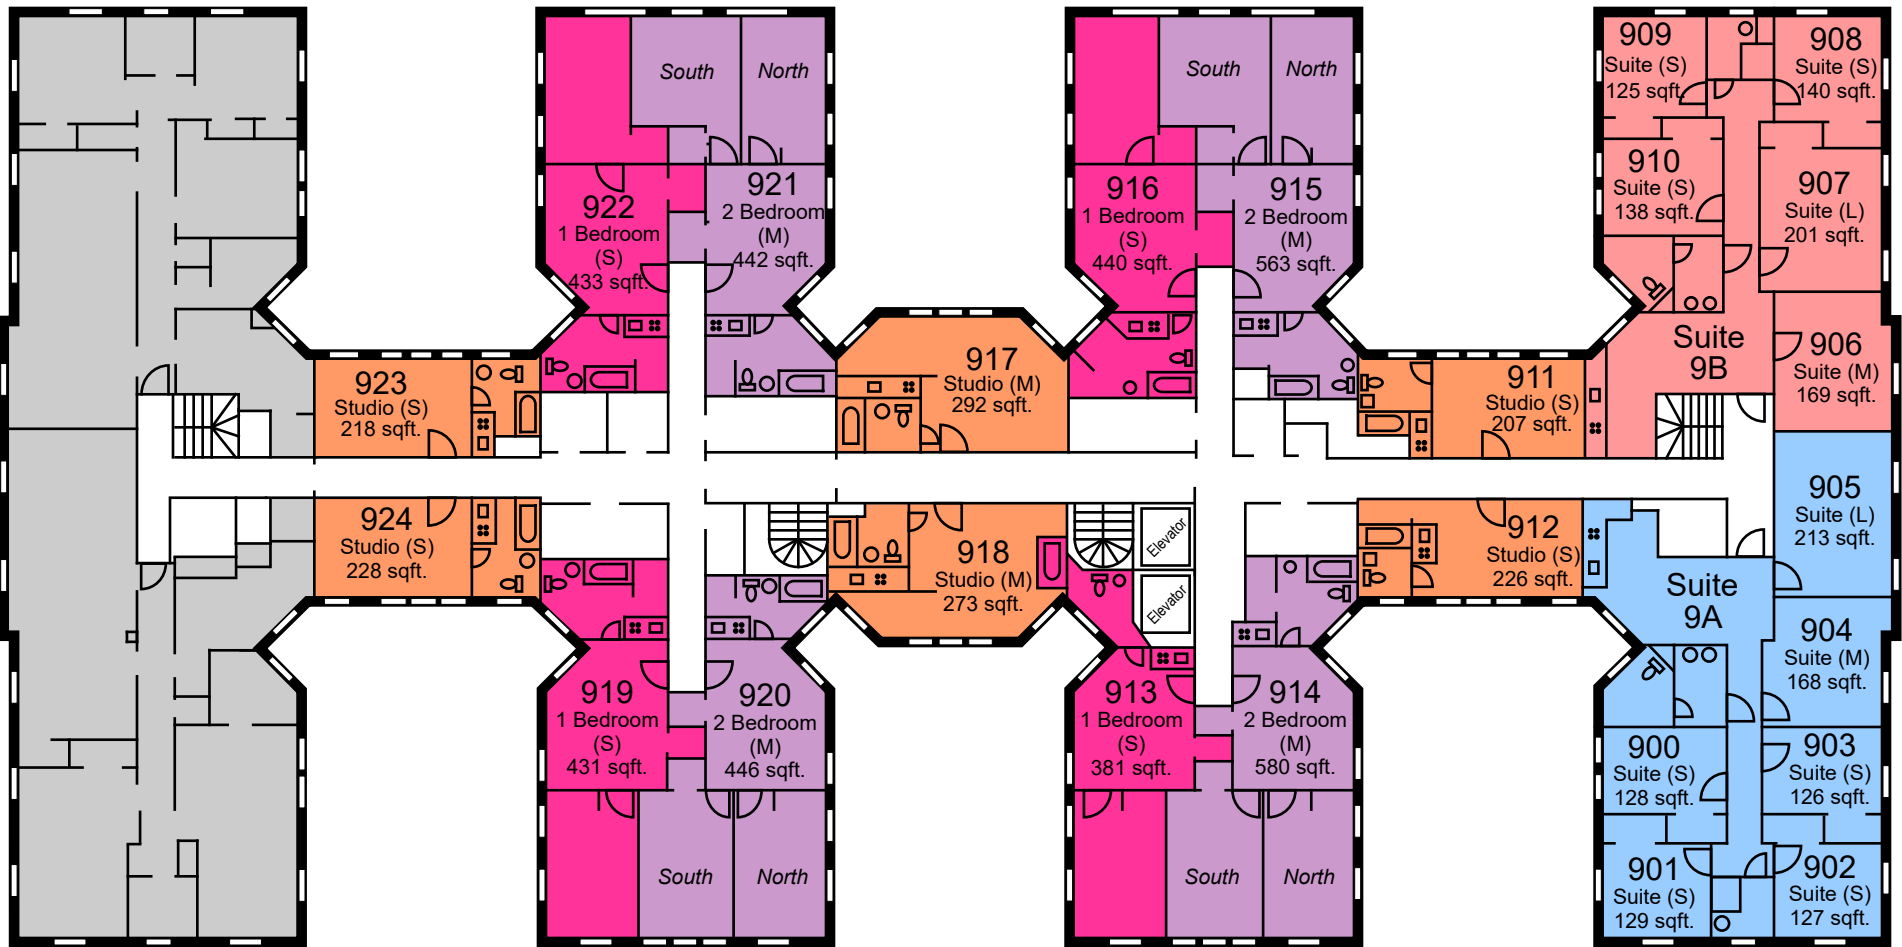

Amsterdam Avenue

Whittier Hall Seventh Floor

LEGEND

	Studio		Female Suite
	Male Single		Male Suite

*Room dimensions are approximate

Courtyard

West 120th Street

West 121st Street

Amsterdam Avenue

Whittier Hall Eighth Floor

LEGEND

	Studio		Female Suite
	Female Single		Male Suite

*Room dimensions are approximate

Courtyard

West 120th Street

West 121st Street

Amsterdam Avenue

LEGEND

Whittier Hall Ninth Floor

	Studio		Female Suite
	1 Bedroom		Male Suite
	2 Bedroom Share		

*Room dimensions are approximate

Courtyard

West 120th Street

West 121st Street

Amsterdam Avenue

Whittier Hall Tenth Floor

LEGEND

	Studio
	Male Suite
	Female Suite

*Room dimensions are approximate