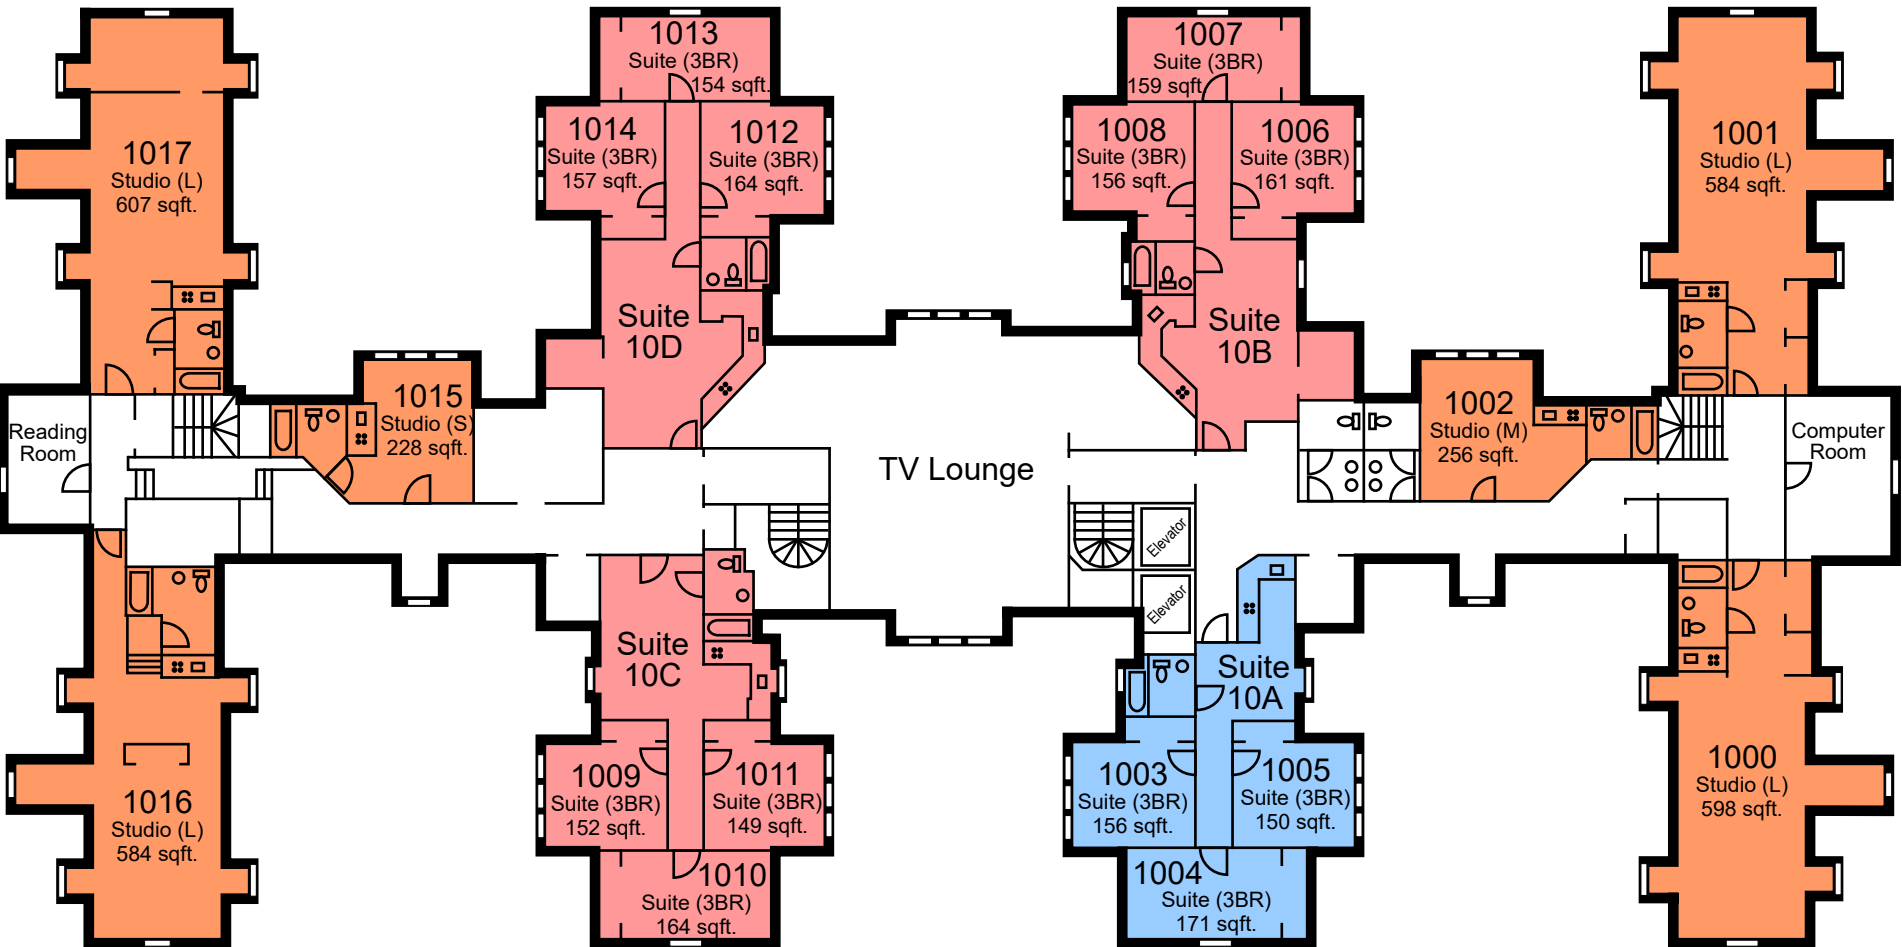

Courtyard

West 120th Street

West 121st Street

Amsterdam Avenue

Whittier Hall Second Floor

LEGEND

	Single With Private Bath		Female Suite
	Gender Inclusive Single		Studio

*Room dimensions are approximate

Courtyard

West 120th Street

West 121st Street

Amsterdam Avenue

LEGEND

	Studio
	Gender Inclusive Single
	Female Suite

*Room dimensions are approximate

Whittier Hall Third Floor

Amsterdam Avenue

LEGEND

Whittier Hall Ninth Floor

	Studio		Female Suite
	1 Bedroom		Male Suite
	2 Bedroom Share		

*Room dimensions are approximate

Courtyard

West 120th Street

West 121st Street

Amsterdam Avenue

Whittier Hall Tenth Floor

LEGEND

	Studio
	Male Suite
	Female Suite

*Room dimensions are approximate