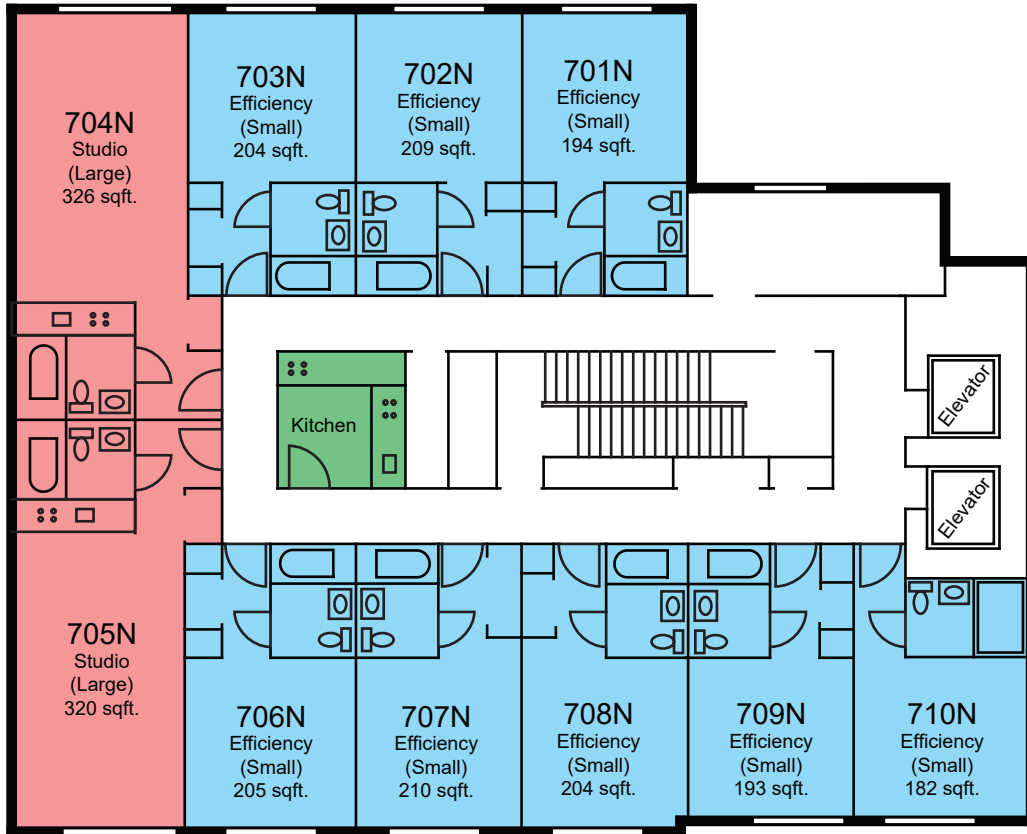

122nd Street