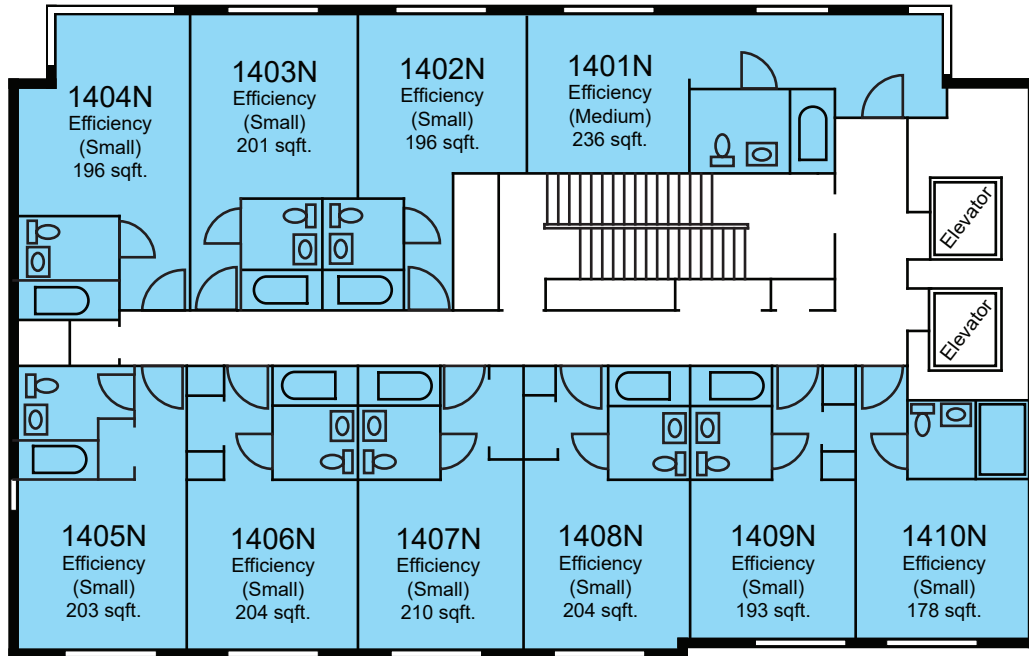

New Hall
Floor 11

121st Street

122nd Street

Courtyard

LEGEND

	Efficiency
---	------------

*Room dimensions are approximate

New Hall
Floor 12

122nd Street

Courtyard

LEGEND

New Hall
Floor 13

122nd Street

Courtyard

LEGEND

	Efficiency
---	------------

*Room dimensions are approximate

New Hall
Floor 14

122nd Street

Courtyard

LEGEND

New Hall
Floor 15

122nd Street

Courtyard

LEGEND

	Efficiency
<small>*Room dimensions are approximate</small>	

New Hall
Floor 16

122nd Street

Courtyard

LEGEND

New Hall
Floor 17

122nd Street