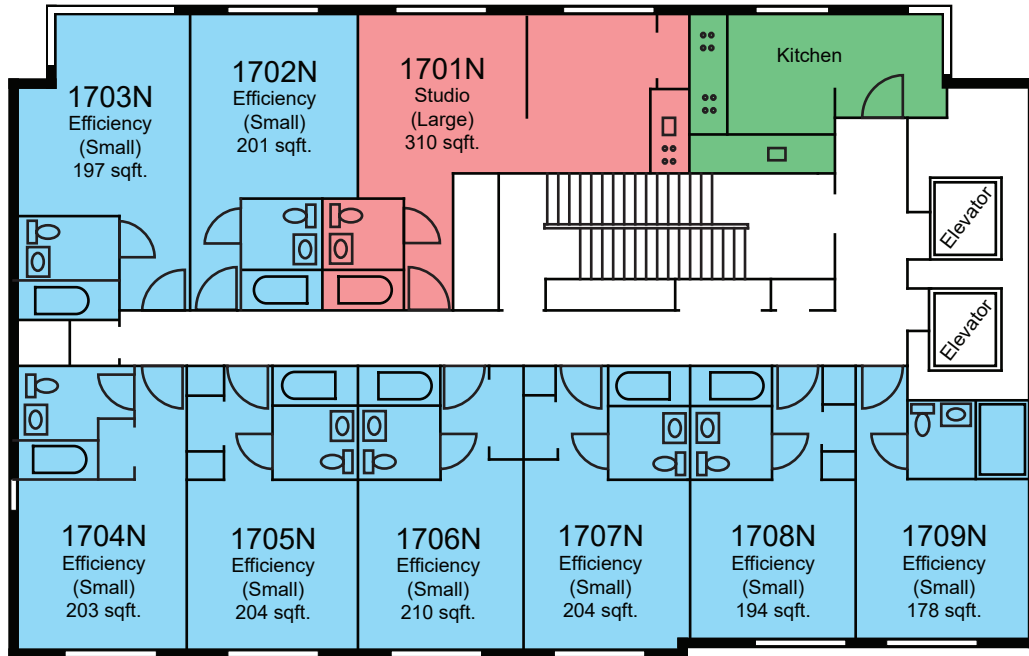

122nd Street

Courtyard

LEGEND

New Hall
Floor 13

122nd Street

Courtyard

LEGEND

	Efficiency
---	------------

*Room dimensions are approximate

New Hall
Floor 14

122nd Street

Courtyard

LEGEND

New Hall
Floor 15

122nd Street

Courtyard

LEGEND

	Efficiency
<small>*Room dimensions are approximate</small>	

New Hall
Floor 16

122nd Street

Courtyard

LEGEND

New Hall
Floor 17

122nd Street

Courtyard

LEGEND

	Efficiency
*Room dimensions are approximate	

New Hall
Floor 18