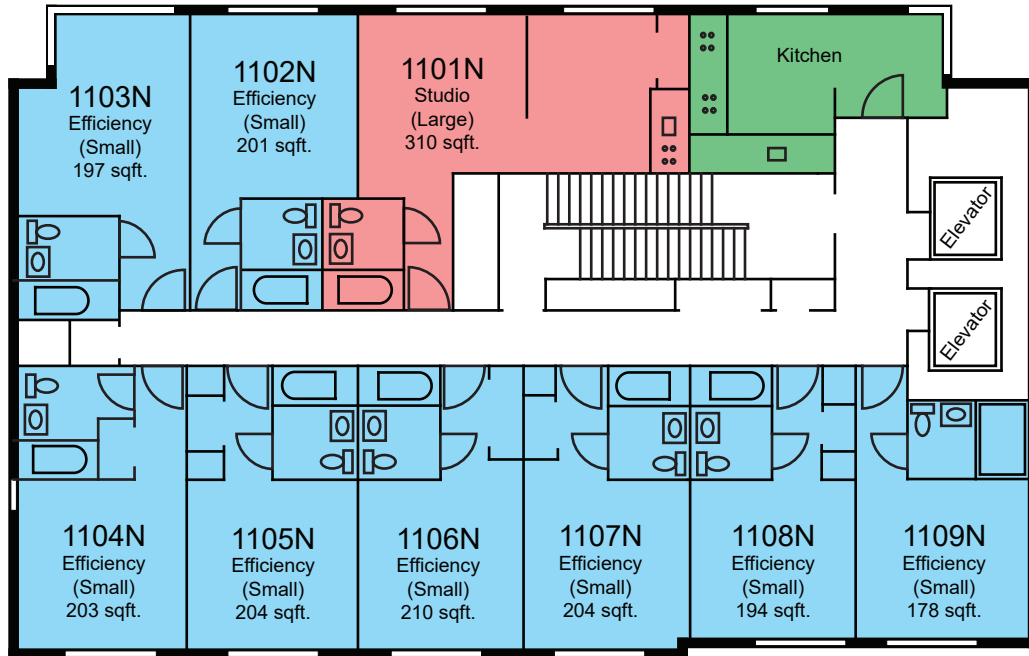

122nd Street

Courtyard

LEGEND

New Hall
Floor 10

121st Street

122nd Street

Courtyard

LEGEND

New Hall
Floor 11

121st Street

122nd Street

Courtyard

LEGEND

	Efficiency
---	------------

*Room dimensions are approximate

New Hall
Floor 12

Courtyard

LEGEND

	Efficiency
*Room dimensions are approximate	

New Hall
Floor 18