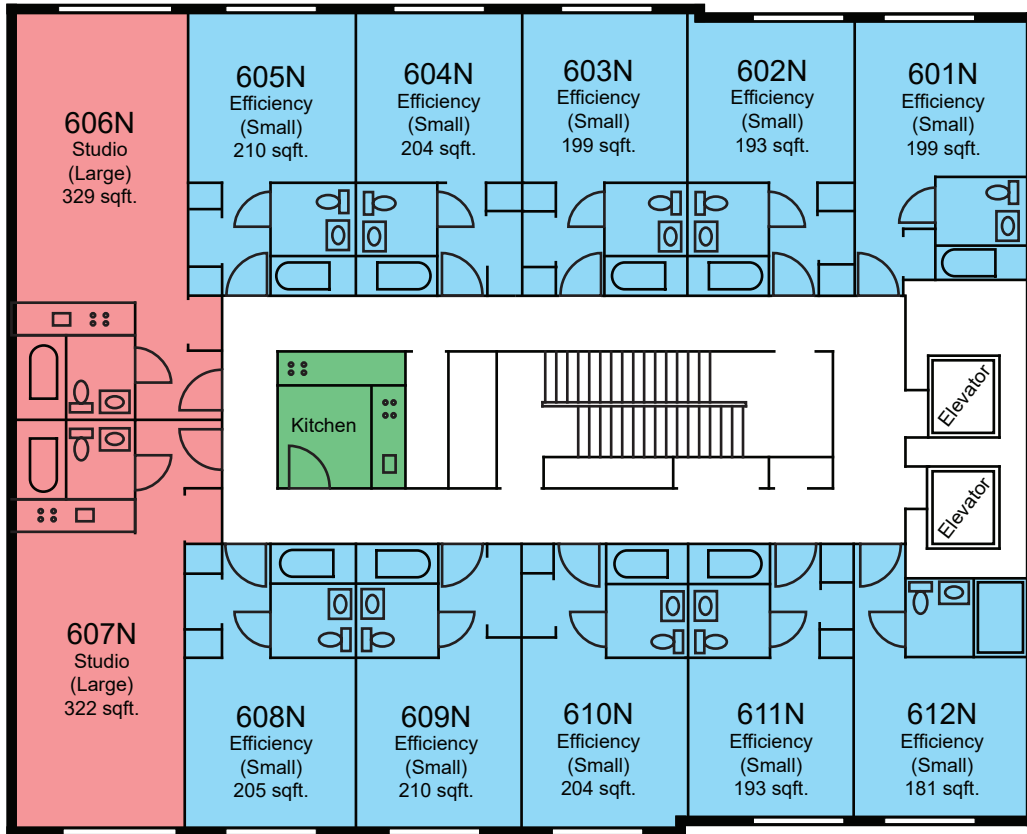

Courtyard

LEGEND

New Hall Floor 5

121st Street

122nd Street

Courtyard

LEGEND

New Hall Floor 6

Courtyard

LEGEND

	Efficiency
*Room dimensions are approximate	

New Hall
Floor 18