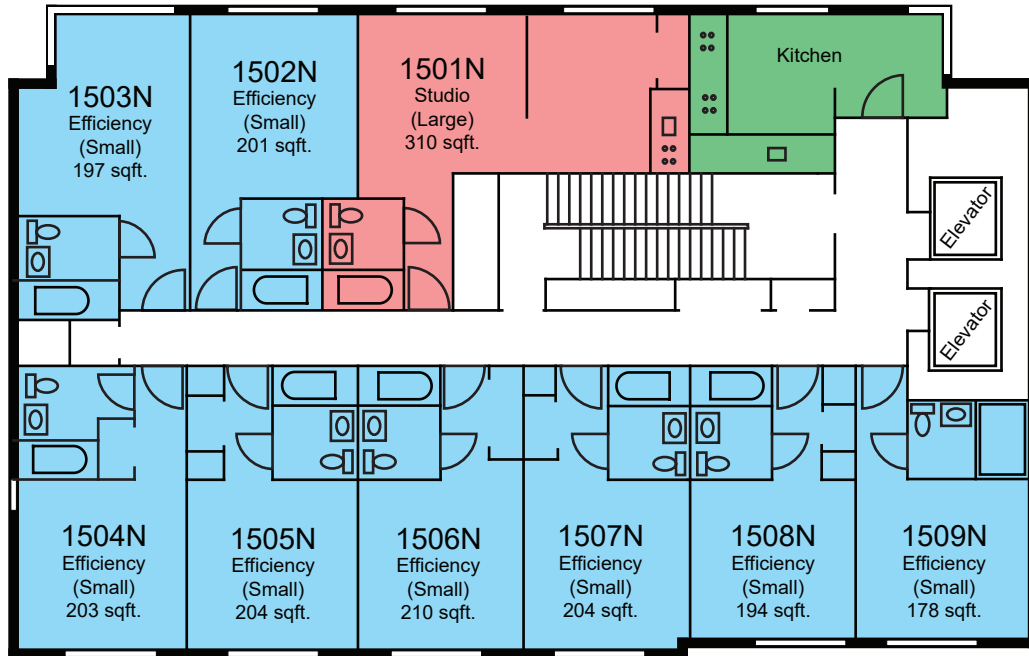

New Hall
Floor 11

121st Street

122nd Street

Courtyard

LEGEND

	Efficiency
---	------------

*Room dimensions are approximate

New Hall
Floor 12

122nd Street

Courtyard

LEGEND

New Hall
Floor 13

122nd Street

Courtyard

LEGEND

	Efficiency
---	------------

*Room dimensions are approximate

New Hall
Floor 14

122nd Street

Courtyard

LEGEND

New Hall
Floor 15

122nd Street

Courtyard

LEGEND

	Efficiency
<small>*Room dimensions are approximate</small>	

New Hall
Floor 16

122nd Street

Courtyard

LEGEND

New Hall
Floor 17

122nd Street