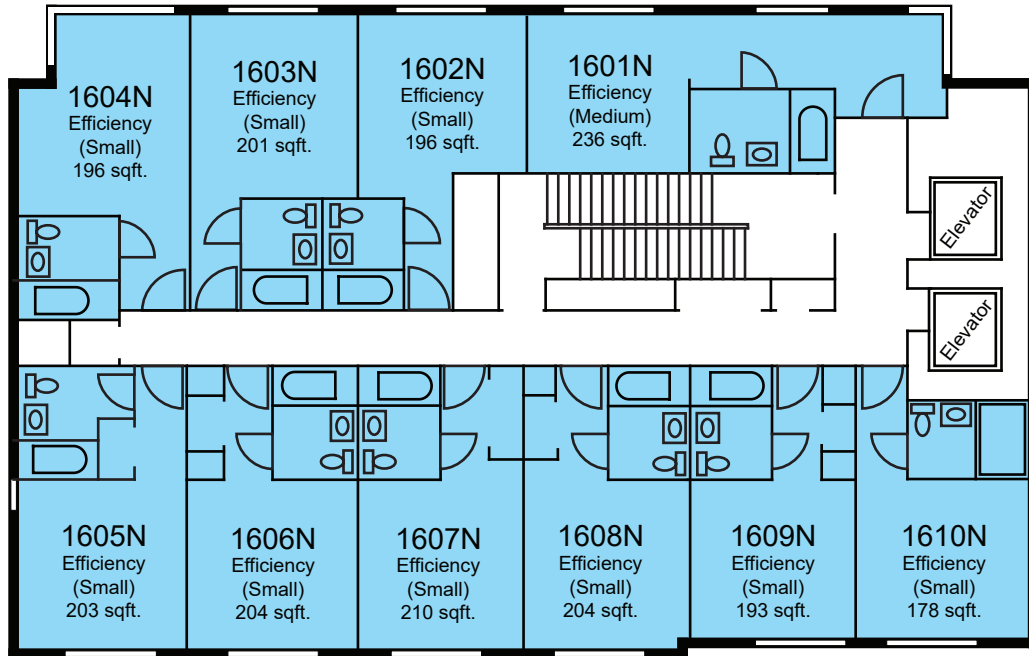

122nd Street

Courtyard

LEGEND

New Hall
Floor 13

122nd Street

Courtyard

LEGEND

	Efficiency
---	------------

*Room dimensions are approximate

New Hall
Floor 14

122nd Street

Courtyard

LEGEND

New Hall
Floor 15

122nd Street

Courtyard

LEGEND

	Efficiency
<small>*Room dimensions are approximate</small>	

New Hall
Floor 16

122nd Street

Courtyard

LEGEND

New Hall
Floor 17

122nd Street

Courtyard

LEGEND

	Efficiency
*Room dimensions are approximate	

New Hall
Floor 18