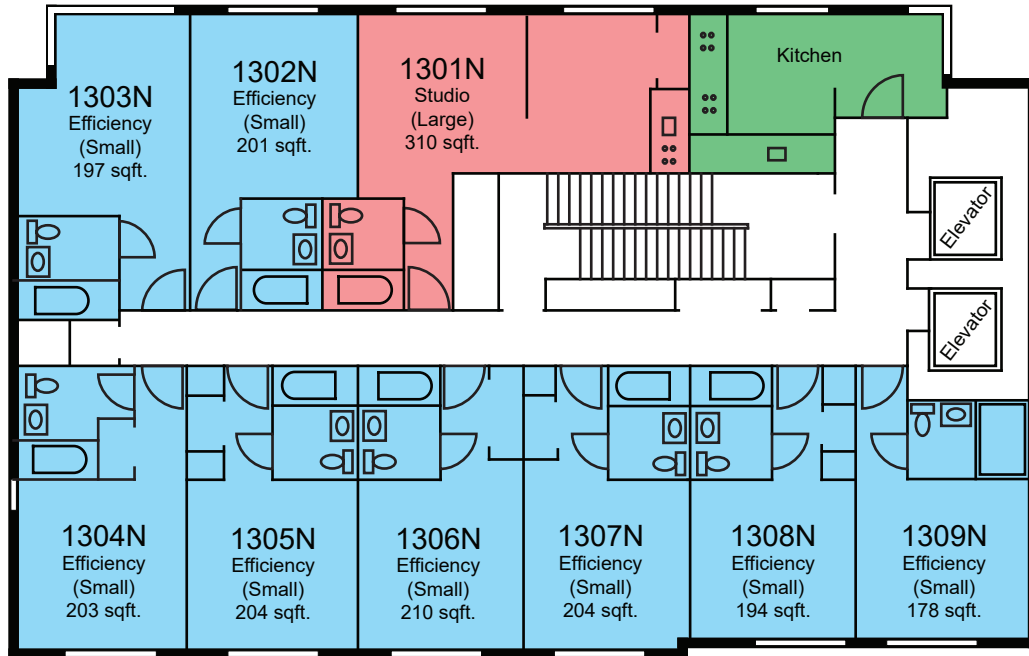

New Hall
Floor 11

121st Street

122nd Street

Courtyard

LEGEND

	Efficiency
---	------------

*Room dimensions are approximate

New Hall
Floor 12

122nd Street

Courtyard

LEGEND

New Hall
Floor 13

122nd Street

Courtyard

LEGEND

	Efficiency
---	------------

*Room dimensions are approximate

New Hall
Floor 14

122nd Street

Courtyard

LEGEND

New Hall
Floor 15

122nd Street

Courtyard

Courtyard

LEGEND

	Efficiency
*Room dimensions are approximate	

New Hall
Floor 18