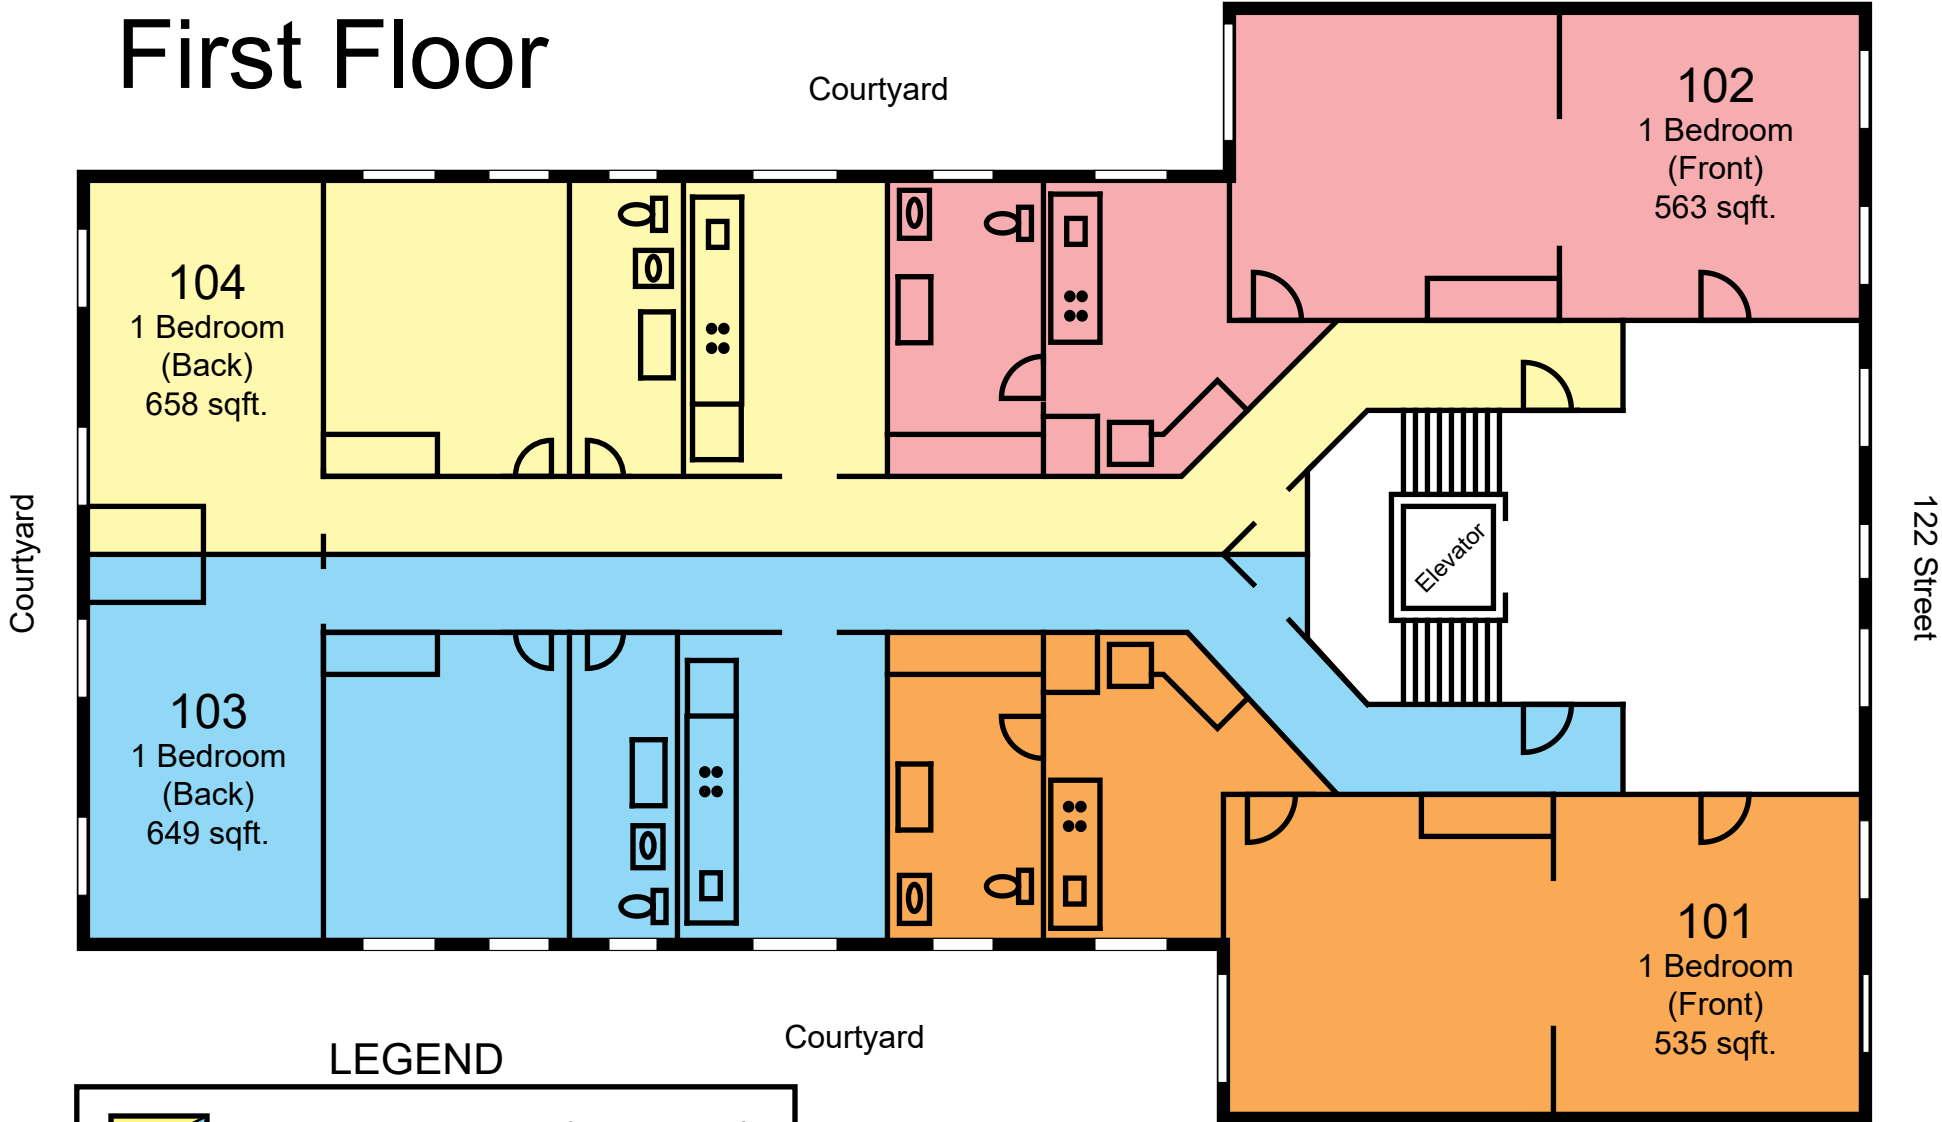

Grant and Sarasota First Floor

Courtyard

Courtyard

122 Street

Courtyard

LEGEND

	Back Apartment (1st Floor)
	Front Apartment (1st Floor)
*Room dimensions are approximate	

Grant and Sarasota Second Floor

Courtyard

LEGEND

	Back Apartment
	Front Apartment

*Room dimensions are approximate

Grant and Sarasota Third Floor

LEGEND

Back Apartment

Front Apartment

*Room dimensions are approximate

Grant and Sarasota Fourth Floor

Courtyard

LEGEND

	Back Apartment
	Front Apartment

*Room dimensions are approximate

Grant and Sarasota Fifth Floor

Courtyard

LEGEND

Courtyard

	Back Apartment
	Front Apartment
*Room dimensions are approximate	

Grant and Sarasota Sixth Floor

Courtyard

LEGEND

	Back Apartment
	Front Apartment
*Room dimensions are approximate	

Courtyard