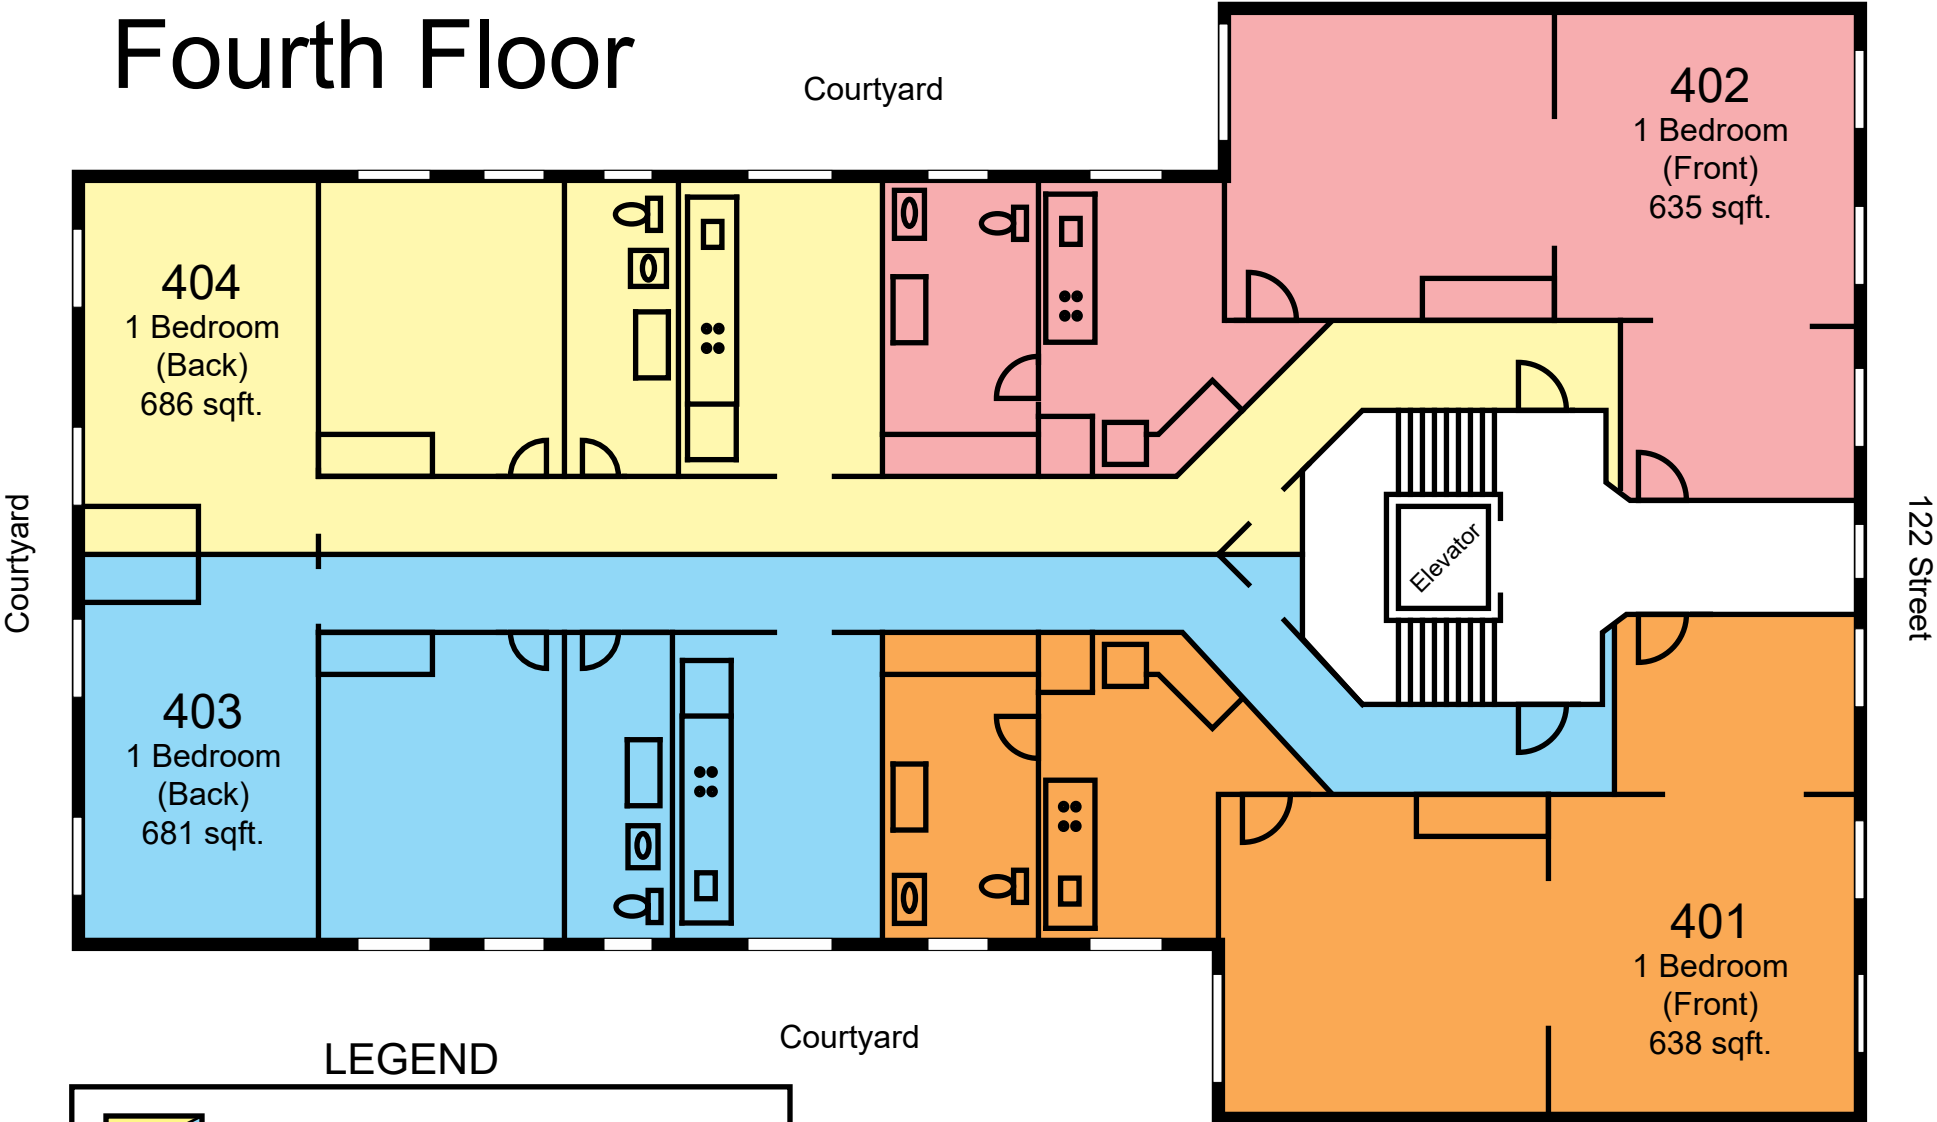

Grant and Sarasota First Floor

Courtyard

Courtyard

122 Street

Courtyard

LEGEND

	Back Apartment (1st Floor)
	Front Apartment (1st Floor)
*Room dimensions are approximate	

Grant and Sarasota Second Floor

Courtyard

LEGEND

	Back Apartment
	Front Apartment

*Room dimensions are approximate

Grant and Sarasota Third Floor

LEGEND

Back Apartment

Front Apartment

*Room dimensions are approximate

Grant and Sarasota Fourth Floor

Courtyard

LEGEND

	Back Apartment
	Front Apartment

*Room dimensions are approximate

Grant and Sarasota Fifth Floor

Courtyard

LEGEND

Courtyard

	Back Apartment
	Front Apartment
*Room dimensions are approximate	

Grant and Sarasota Sixth Floor

Courtyard

LEGEND

	Back Apartment
	Front Apartment
*Room dimensions are approximate	

Courtyard