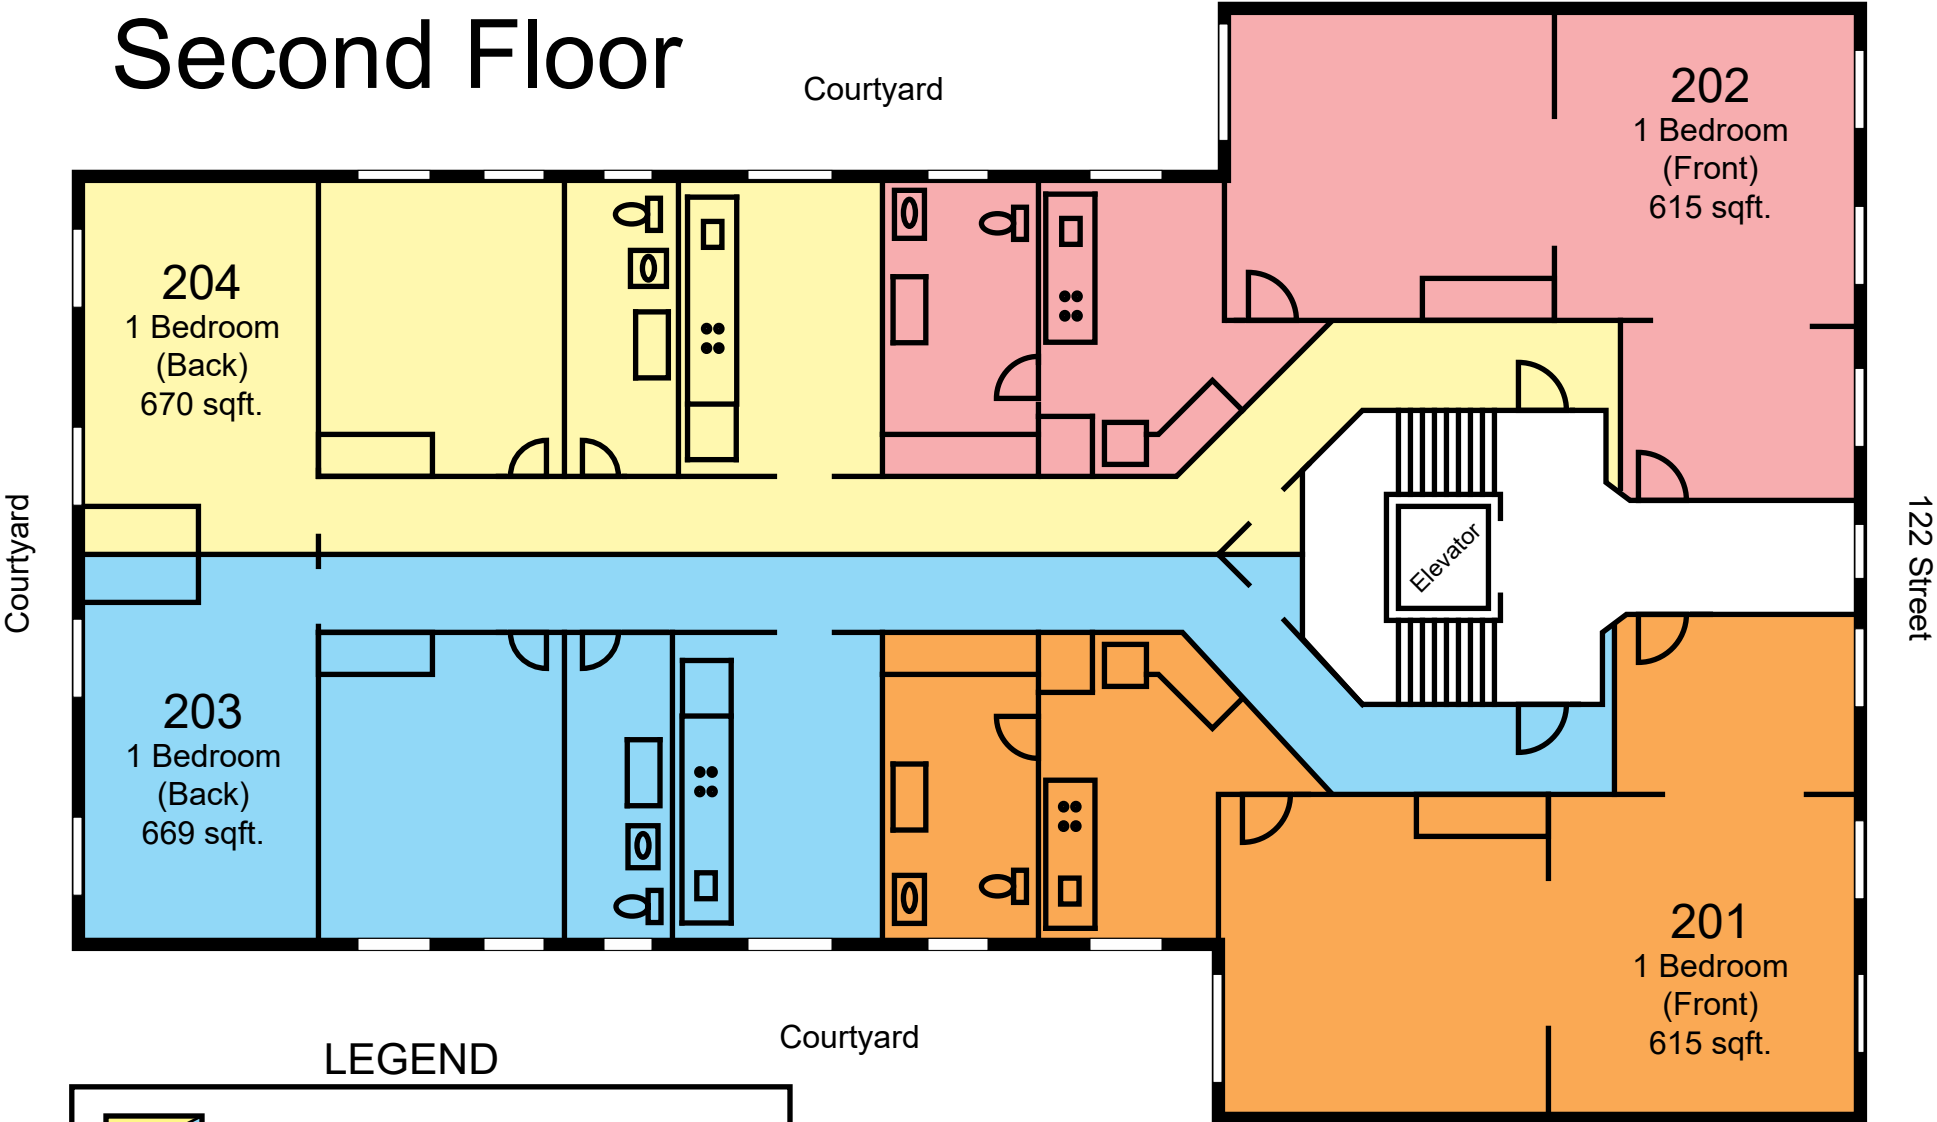

Grant and Sarasota First Floor

Courtyard

Courtyard

122 Street

Courtyard

LEGEND

	Back Apartment (1st Floor)
	Front Apartment (1st Floor)
*Room dimensions are approximate	

Grant and Sarasota Second Floor

Courtyard

LEGEND

	Back Apartment
	Front Apartment

*Room dimensions are approximate

Grant and Sarasota Third Floor

LEGEND

Back Apartment

Front Apartment

*Room dimensions are approximate

Grant and Sarasota Fourth Floor

Courtyard

LEGEND

	Back Apartment
	Front Apartment

*Room dimensions are approximate

Grant and Sarasota Fifth Floor

Courtyard

LEGEND

Courtyard

	Back Apartment
	Front Apartment
*Room dimensions are approximate	

Grant and Sarasota Sixth Floor

Courtyard

LEGEND

	Back Apartment
	Front Apartment
*Room dimensions are approximate	

Courtyard