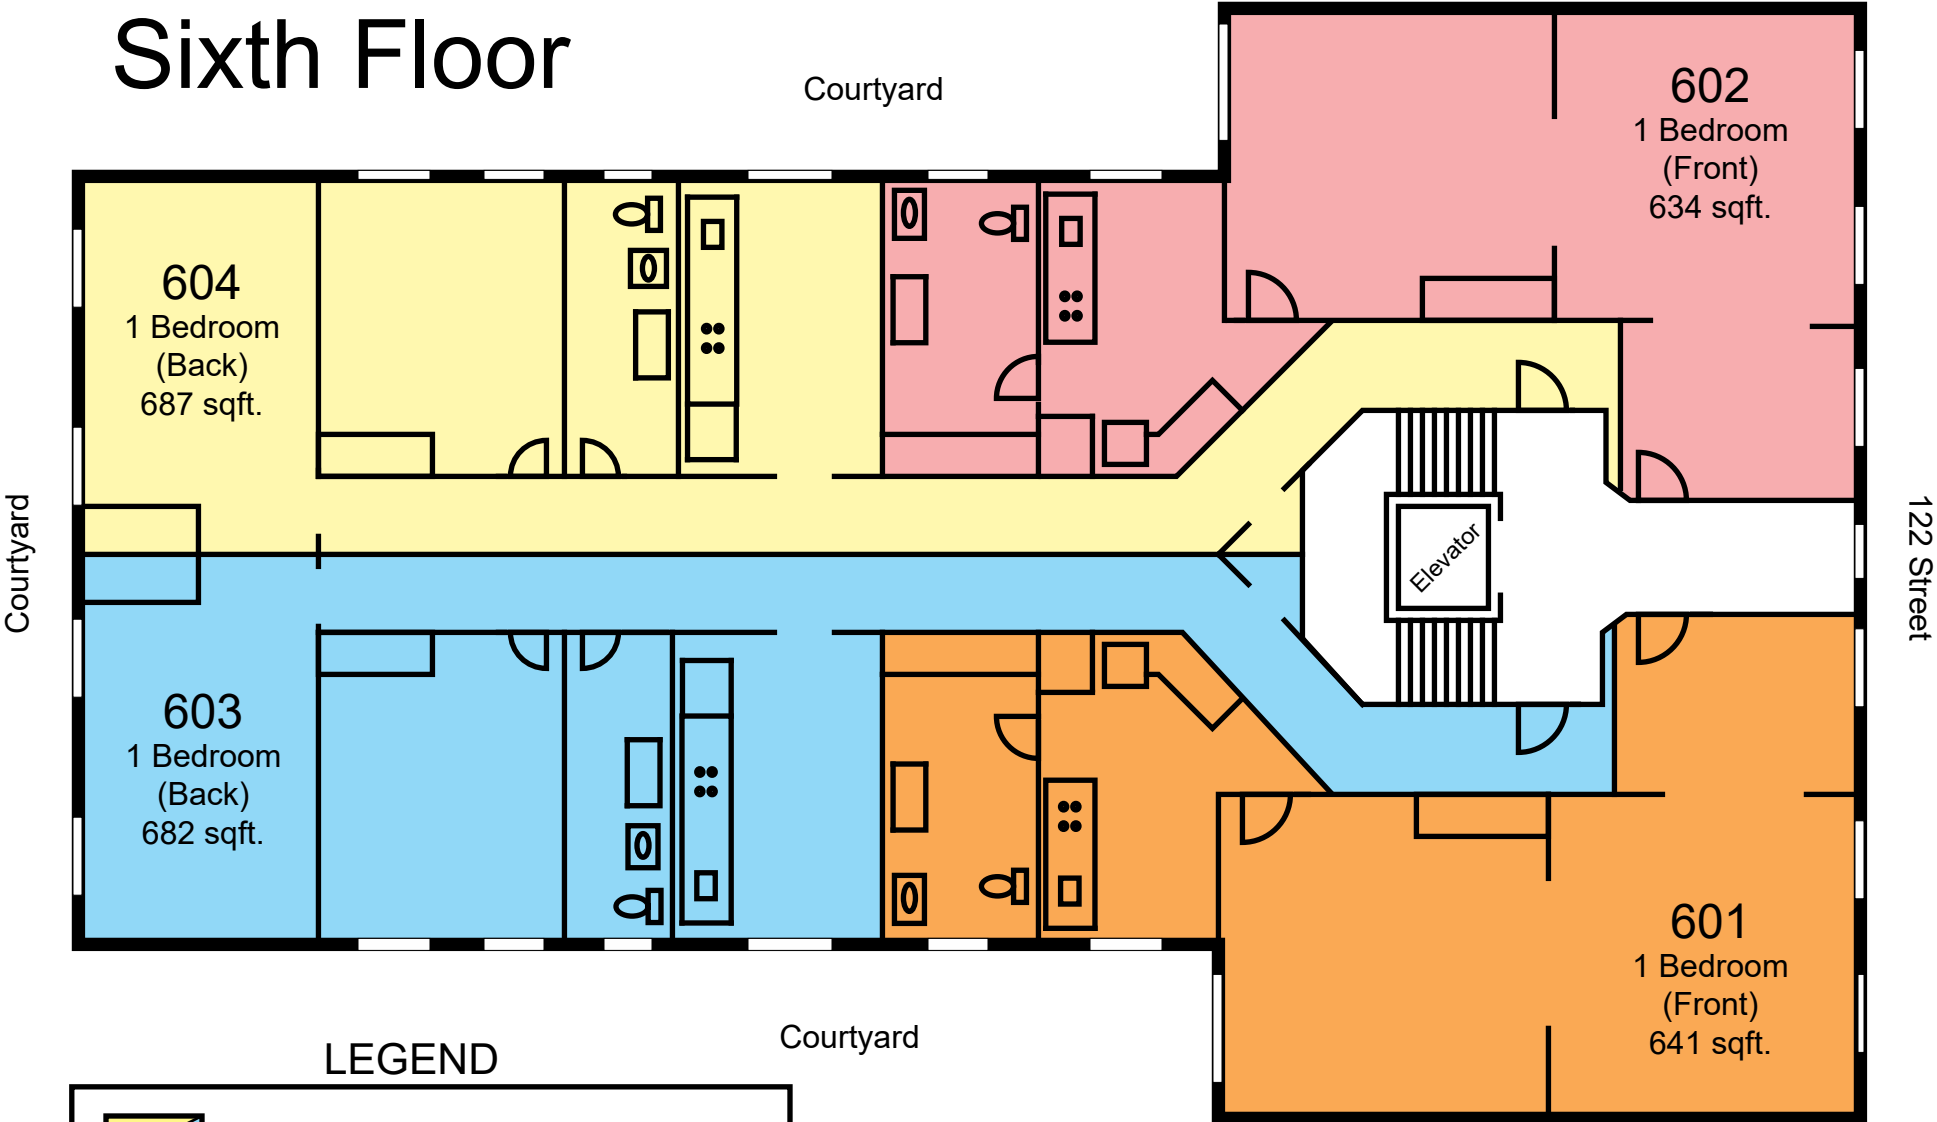

Grant and Sarasota First Floor

Courtyard

Courtyard

122 Street

Courtyard

LEGEND

	Back Apartment (1st Floor)
	Front Apartment (1st Floor)
*Room dimensions are approximate	

Grant and Sarasota Second Floor

Courtyard

LEGEND

	Back Apartment
	Front Apartment

*Room dimensions are approximate

Grant and Sarasota Third Floor

LEGEND

Back Apartment

Front Apartment

*Room dimensions are approximate

Grant and Sarasota Fourth Floor

Courtyard

LEGEND

	Back Apartment
	Front Apartment

*Room dimensions are approximate

Grant and Sarasota Fifth Floor

Courtyard

LEGEND

Courtyard

	Back Apartment
	Front Apartment
*Room dimensions are approximate	

Grant and Sarasota Sixth Floor

Courtyard

LEGEND

	Back Apartment
	Front Apartment
*Room dimensions are approximate	

Courtyard