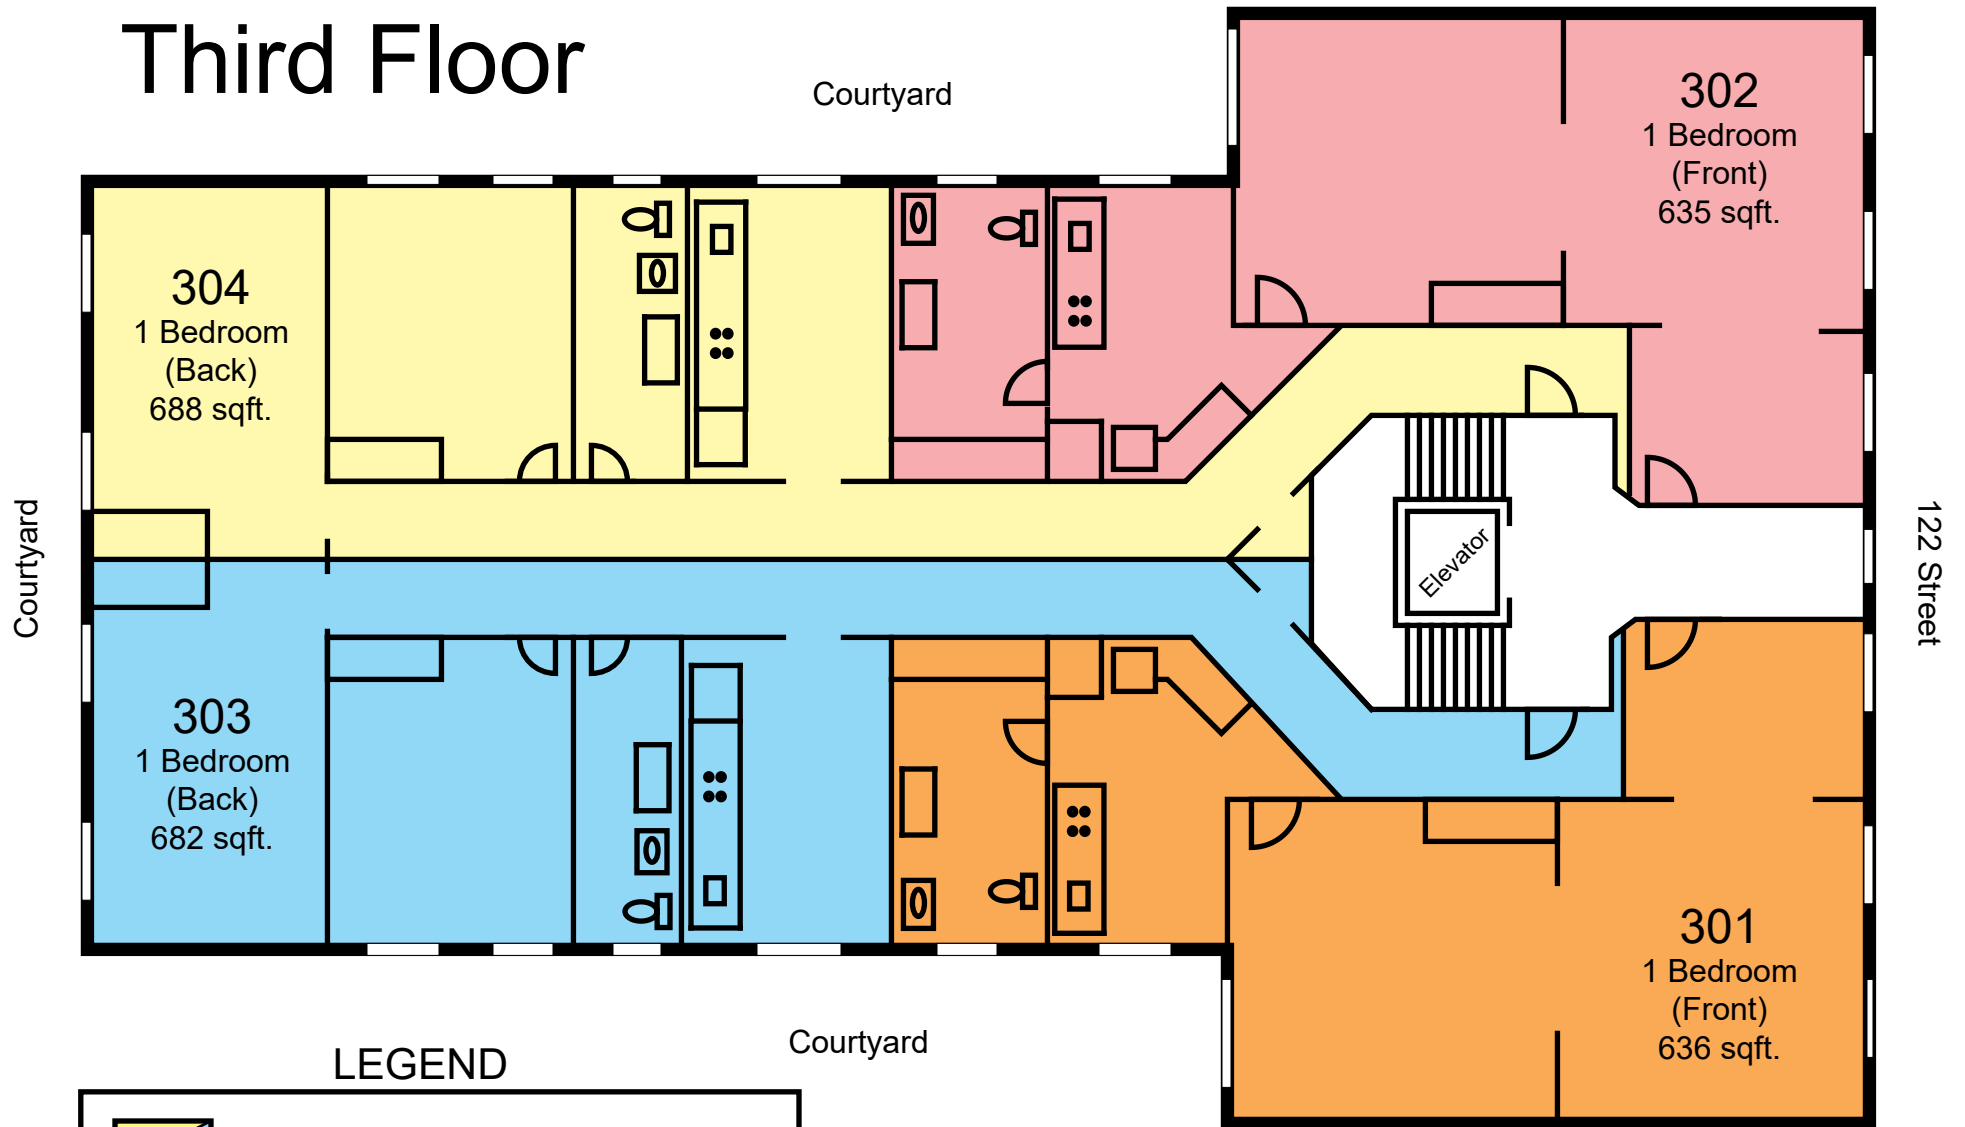

Grant and Sarasota First Floor

Courtyard

Courtyard

122 Street

Courtyard

LEGEND

	Back Apartment (1st Floor)
	Front Apartment (1st Floor)
*Room dimensions are approximate	

Grant and Sarasota Second Floor

Courtyard

LEGEND

	Back Apartment
	Front Apartment

*Room dimensions are approximate

Grant and Sarasota Third Floor

LEGEND

Back Apartment

Front Apartment

*Room dimensions are approximate

Grant and Sarasota Fourth Floor

Courtyard

LEGEND

	Back Apartment
	Front Apartment

*Room dimensions are approximate

Grant and Sarasota Fifth Floor

Courtyard

LEGEND

Courtyard

	Back Apartment
	Front Apartment
*Room dimensions are approximate	

Grant and Sarasota Sixth Floor

Courtyard

LEGEND

	Back Apartment
	Front Apartment
*Room dimensions are approximate	

Courtyard