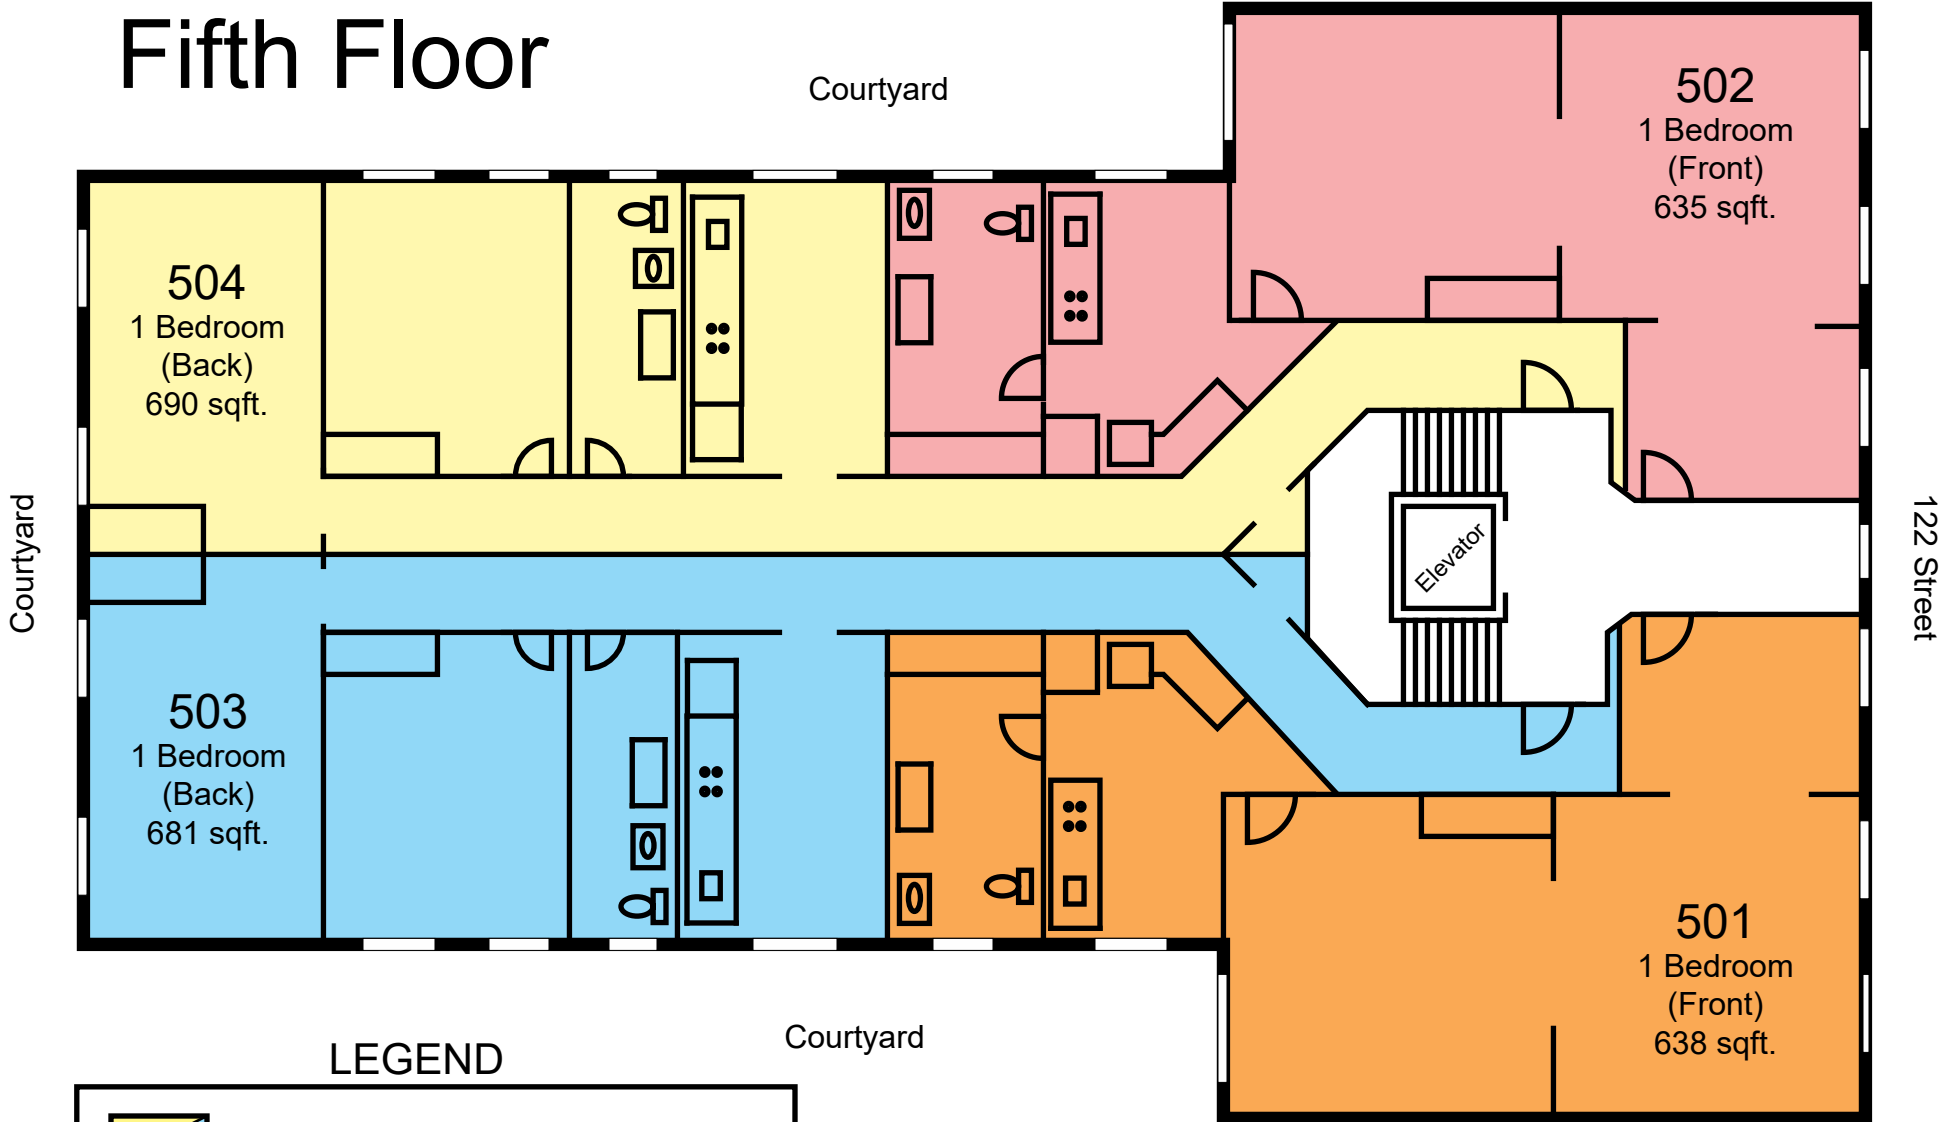

Grant and Sarasota First Floor

Courtyard

Courtyard

122 Street

Courtyard

LEGEND

	Back Apartment (1st Floor)
	Front Apartment (1st Floor)
*Room dimensions are approximate	

Grant and Sarasota Second Floor

Courtyard

LEGEND

	Back Apartment
	Front Apartment

*Room dimensions are approximate

Grant and Sarasota Third Floor

LEGEND

Back Apartment

Front Apartment

*Room dimensions are approximate

Grant and Sarasota Fourth Floor

Courtyard

LEGEND

	Back Apartment
	Front Apartment

*Room dimensions are approximate

Grant and Sarasota Fifth Floor

Courtyard

LEGEND

Courtyard

	Back Apartment
	Front Apartment
*Room dimensions are approximate	

Grant and Sarasota Sixth Floor

Courtyard

LEGEND

	Back Apartment
	Front Apartment
*Room dimensions are approximate	

Courtyard