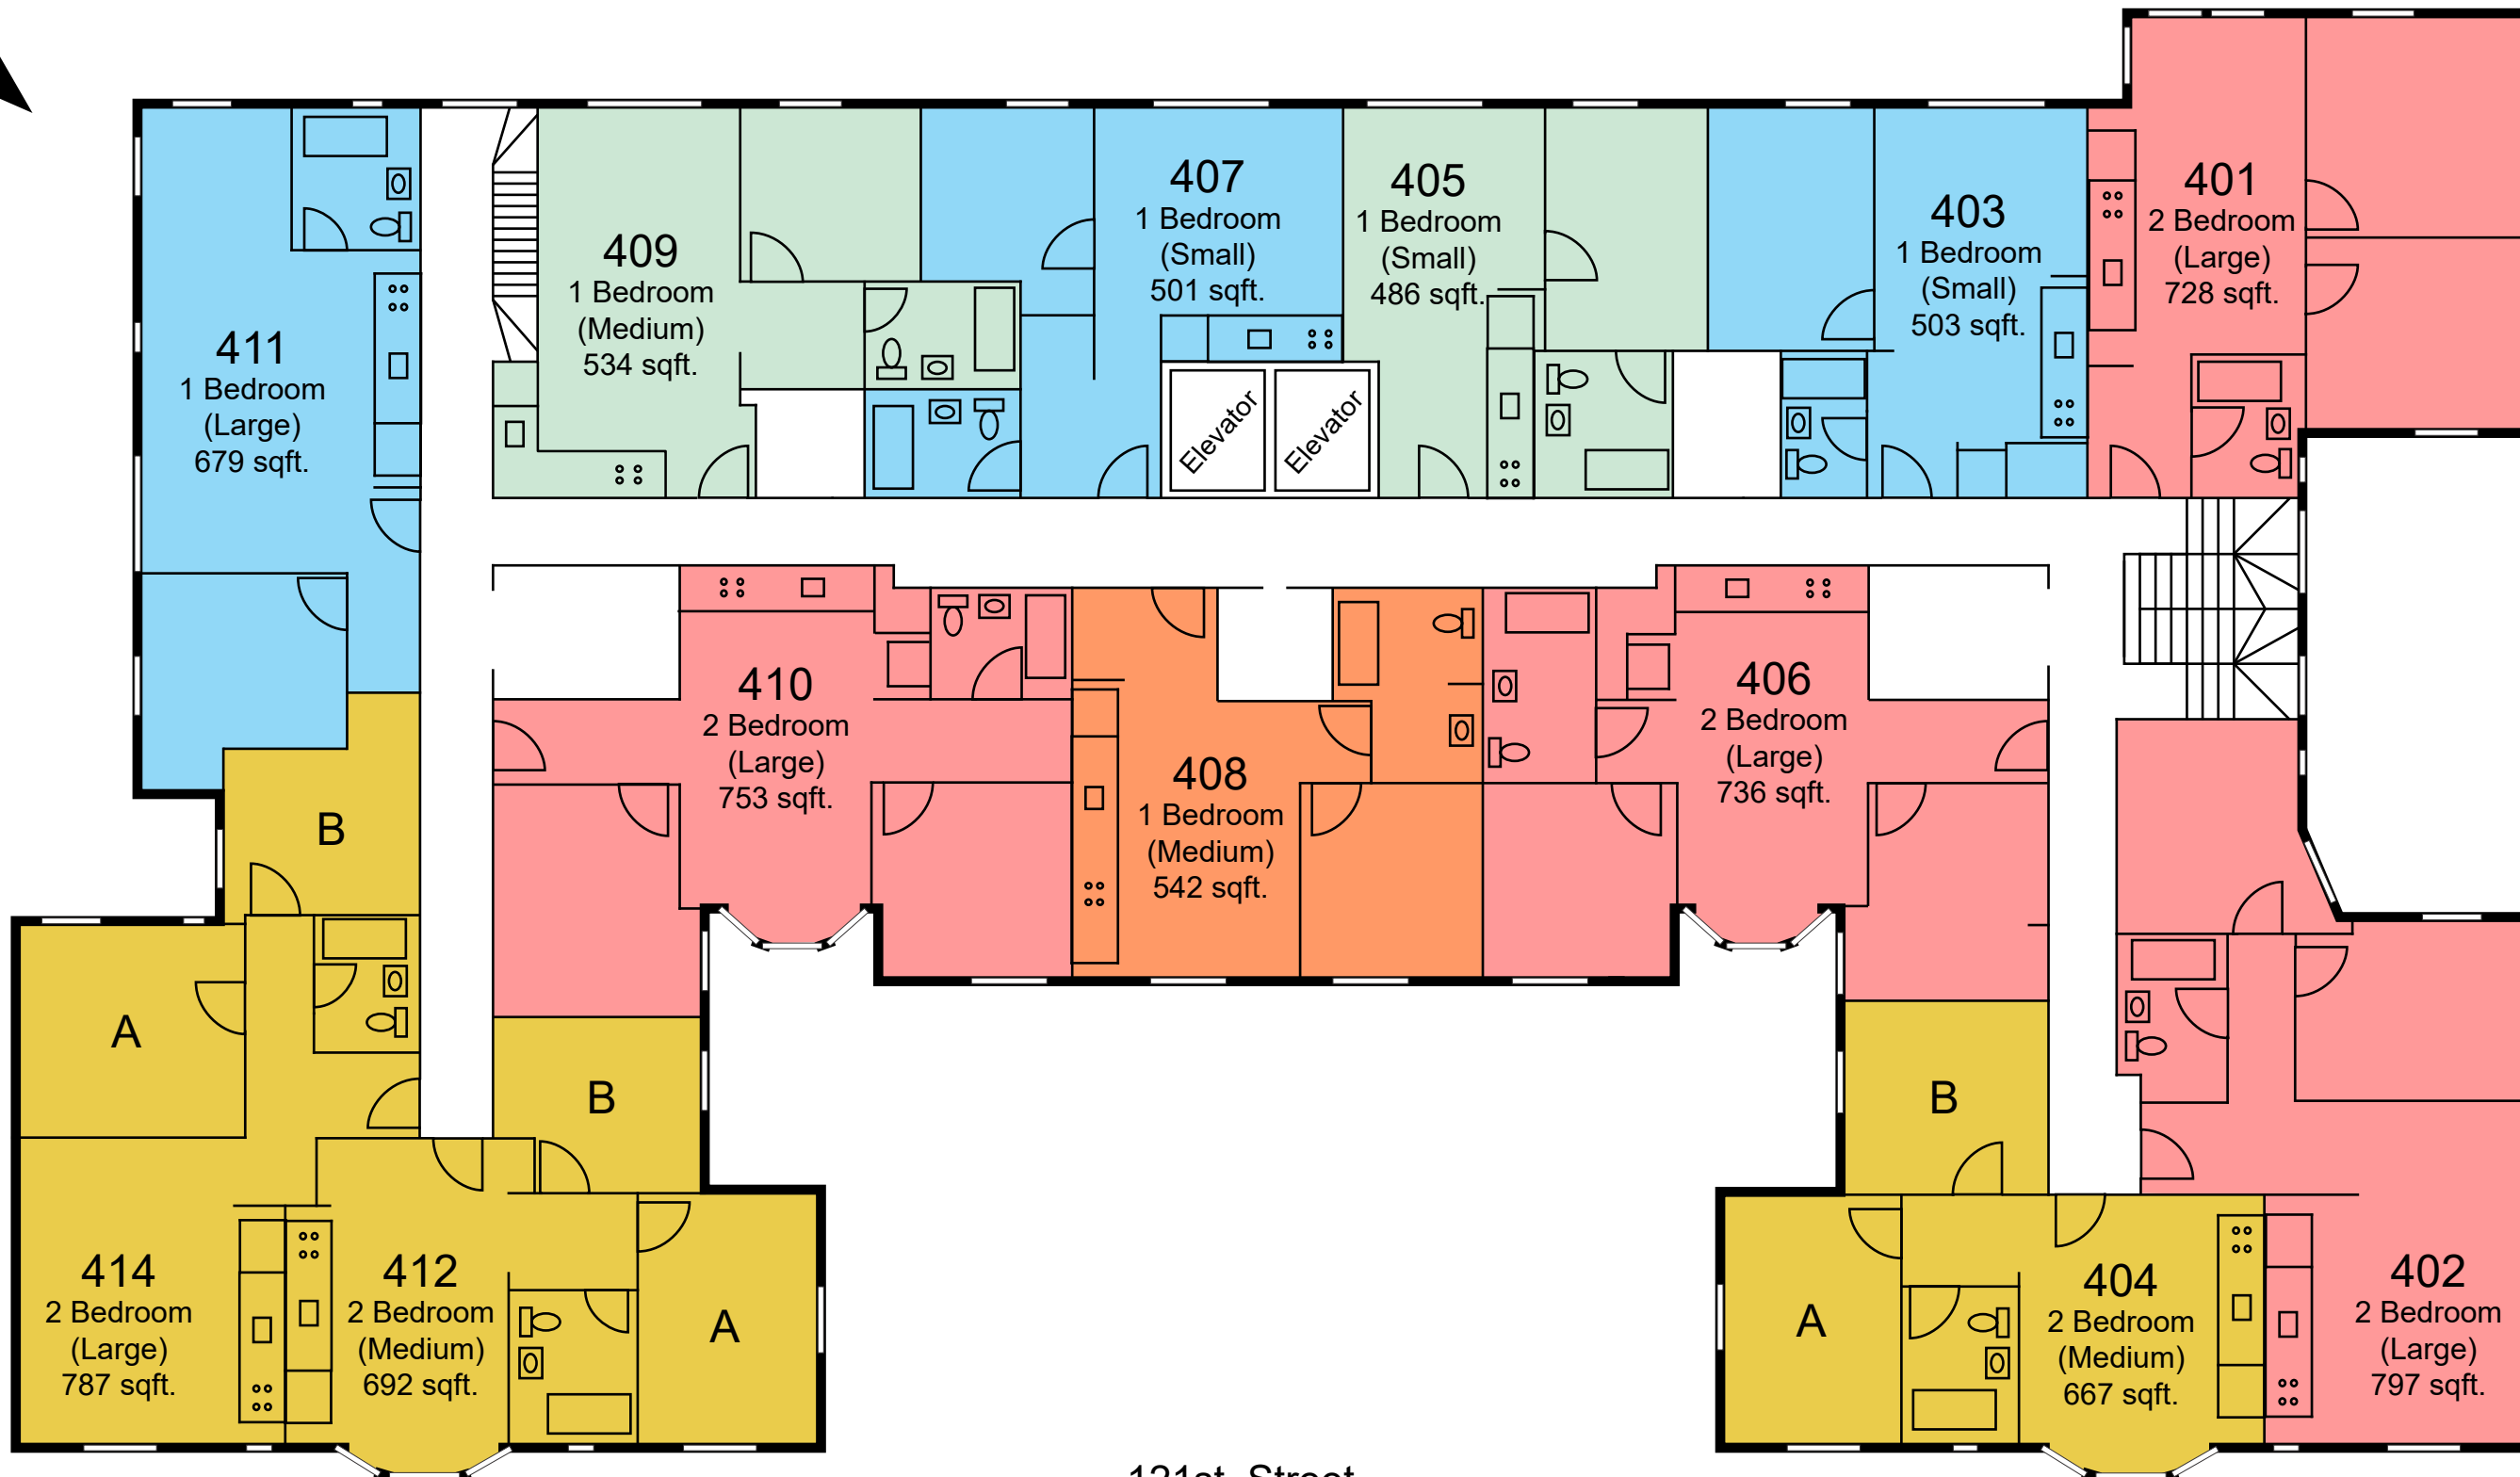

LEGEND

121st Street

	1 Bedroom Apartment		2 Bedroom Shared Apartment
	1 Bedroom Family Apartment		2 Bedroom Family Apartment
			2 Bedroom Faculty Apartment

*Room dimensions are approximate

Bancroft First Floor

LEGEND

	1 Bedroom Apartment		2 Bedroom Shared Apartment
	1 Bedroom Family Apartment		2 Bedroom Family Apartment

*Room dimensions are approximate

Bancroft Second Floor

LEGEND

- | | | | |
|---|----------------------------|--|----------------------------|
|  | 1 Bedroom Apartment |  | 2 Bedroom Shared Apartment |
|  | 1 Bedroom Family Apartment |  | 2 Bedroom Family Apartment |

*Room dimensions are approximate

Bancroft Third Floor

LEGEND

	1 Bedroom Apartment		2 Bedroom Shared Apartment
	1 Bedroom Family Apartment		2 Bedroom Family Apartment

*Room dimensions are approximate

121st Street

Bancroft Fourth Floor

LEGEND

	1 Bedroom Apartment		2 Bedroom Shared Apartment
	1 Bedroom Family Apartment		2 Bedroom Family Apartment

*Room dimensions are approximate

Bancroft Fifth Floor

LEGEND

	3 Bedroom Shared Apartment		2 Bedroom Shared Apartment
	1 Bedroom Family Apartment		2 Bedroom Family Apartment