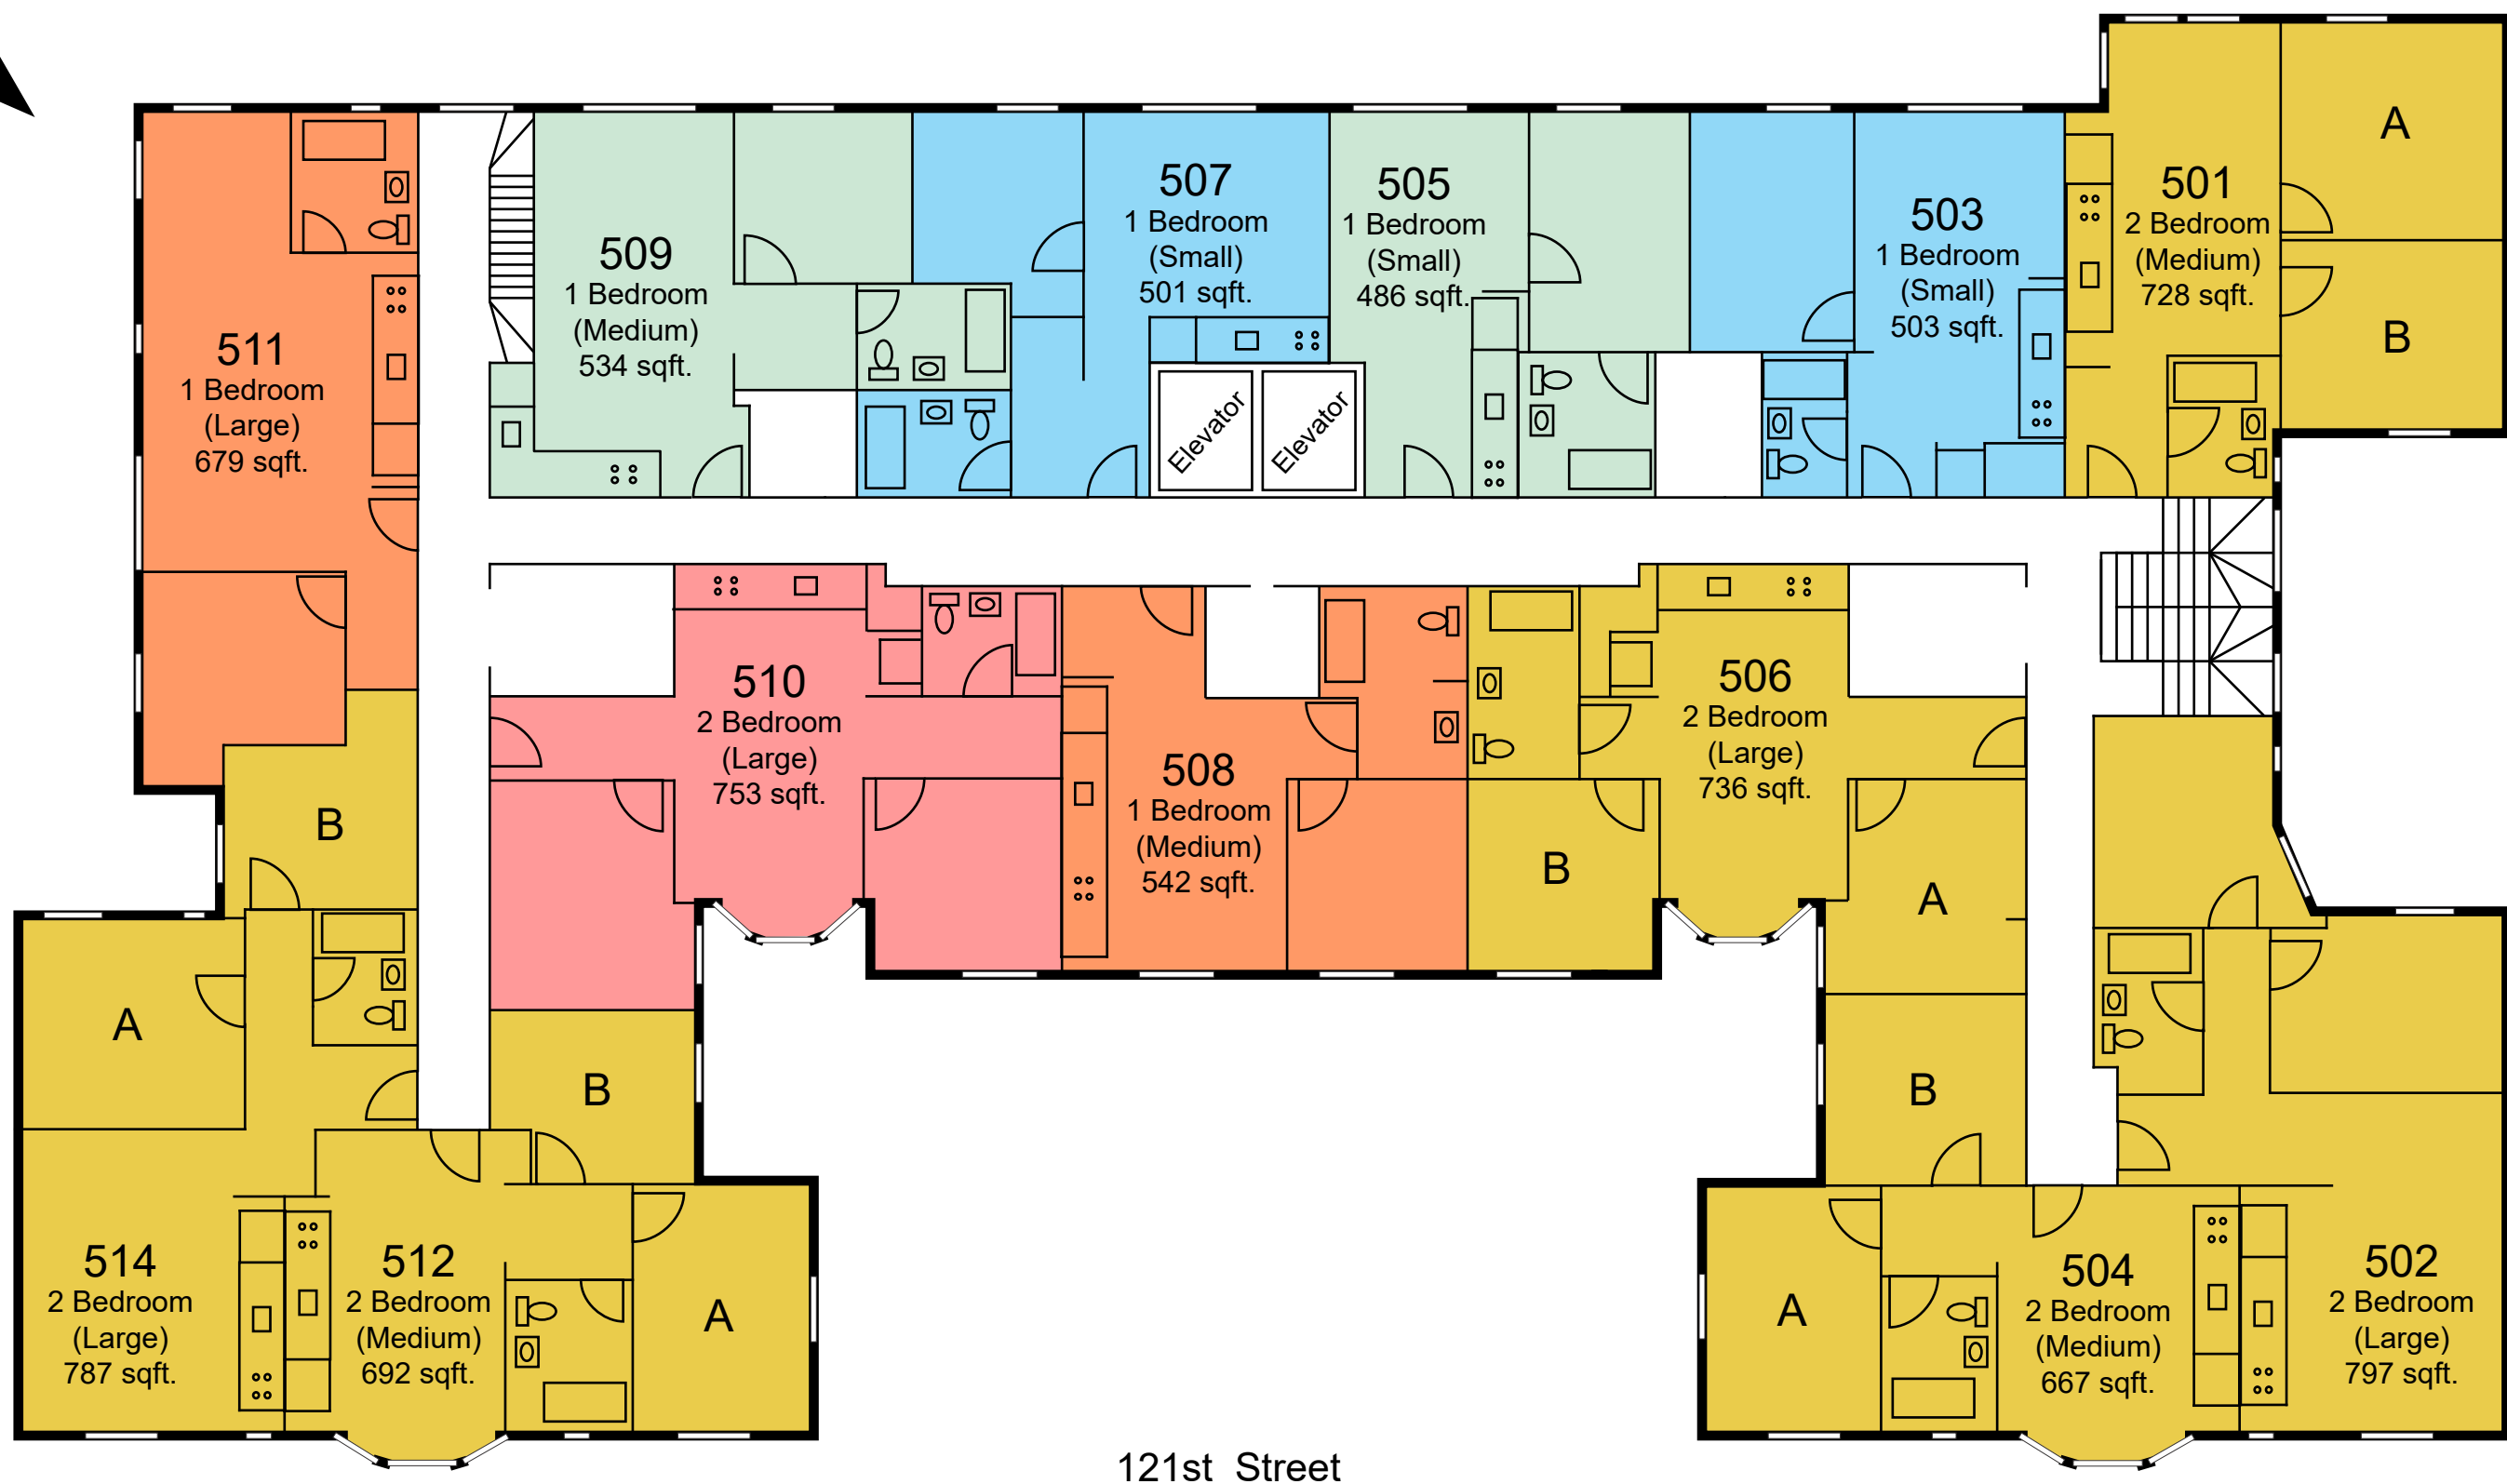

LEGEND

121st Street

	1 Bedroom Apartment		2 Bedroom Shared Apartment
	1 Bedroom Family Apartment		2 Bedroom Family Apartment
			2 Bedroom Faculty Apartment

*Room dimensions are approximate

Bancroft First Floor

LEGEND

	1 Bedroom Apartment		2 Bedroom Shared Apartment
	1 Bedroom Family Apartment		2 Bedroom Family Apartment

*Room dimensions are approximate

Bancroft Second Floor

LEGEND

- | | | | |
|---|----------------------------|--|----------------------------|
|  | 1 Bedroom Apartment |  | 2 Bedroom Shared Apartment |
|  | 1 Bedroom Family Apartment |  | 2 Bedroom Family Apartment |

*Room dimensions are approximate

Bancroft Third Floor

LEGEND

	1 Bedroom Apartment		2 Bedroom Shared Apartment
	1 Bedroom Family Apartment		2 Bedroom Family Apartment

*Room dimensions are approximate

121st Street

Bancroft Fourth Floor

LEGEND

	1 Bedroom Apartment		2 Bedroom Shared Apartment
	1 Bedroom Family Apartment		2 Bedroom Family Apartment

*Room dimensions are approximate

Bancroft Fifth Floor

LEGEND

	3 Bedroom Shared Apartment		2 Bedroom Shared Apartment
	1 Bedroom Family Apartment		2 Bedroom Family Apartment