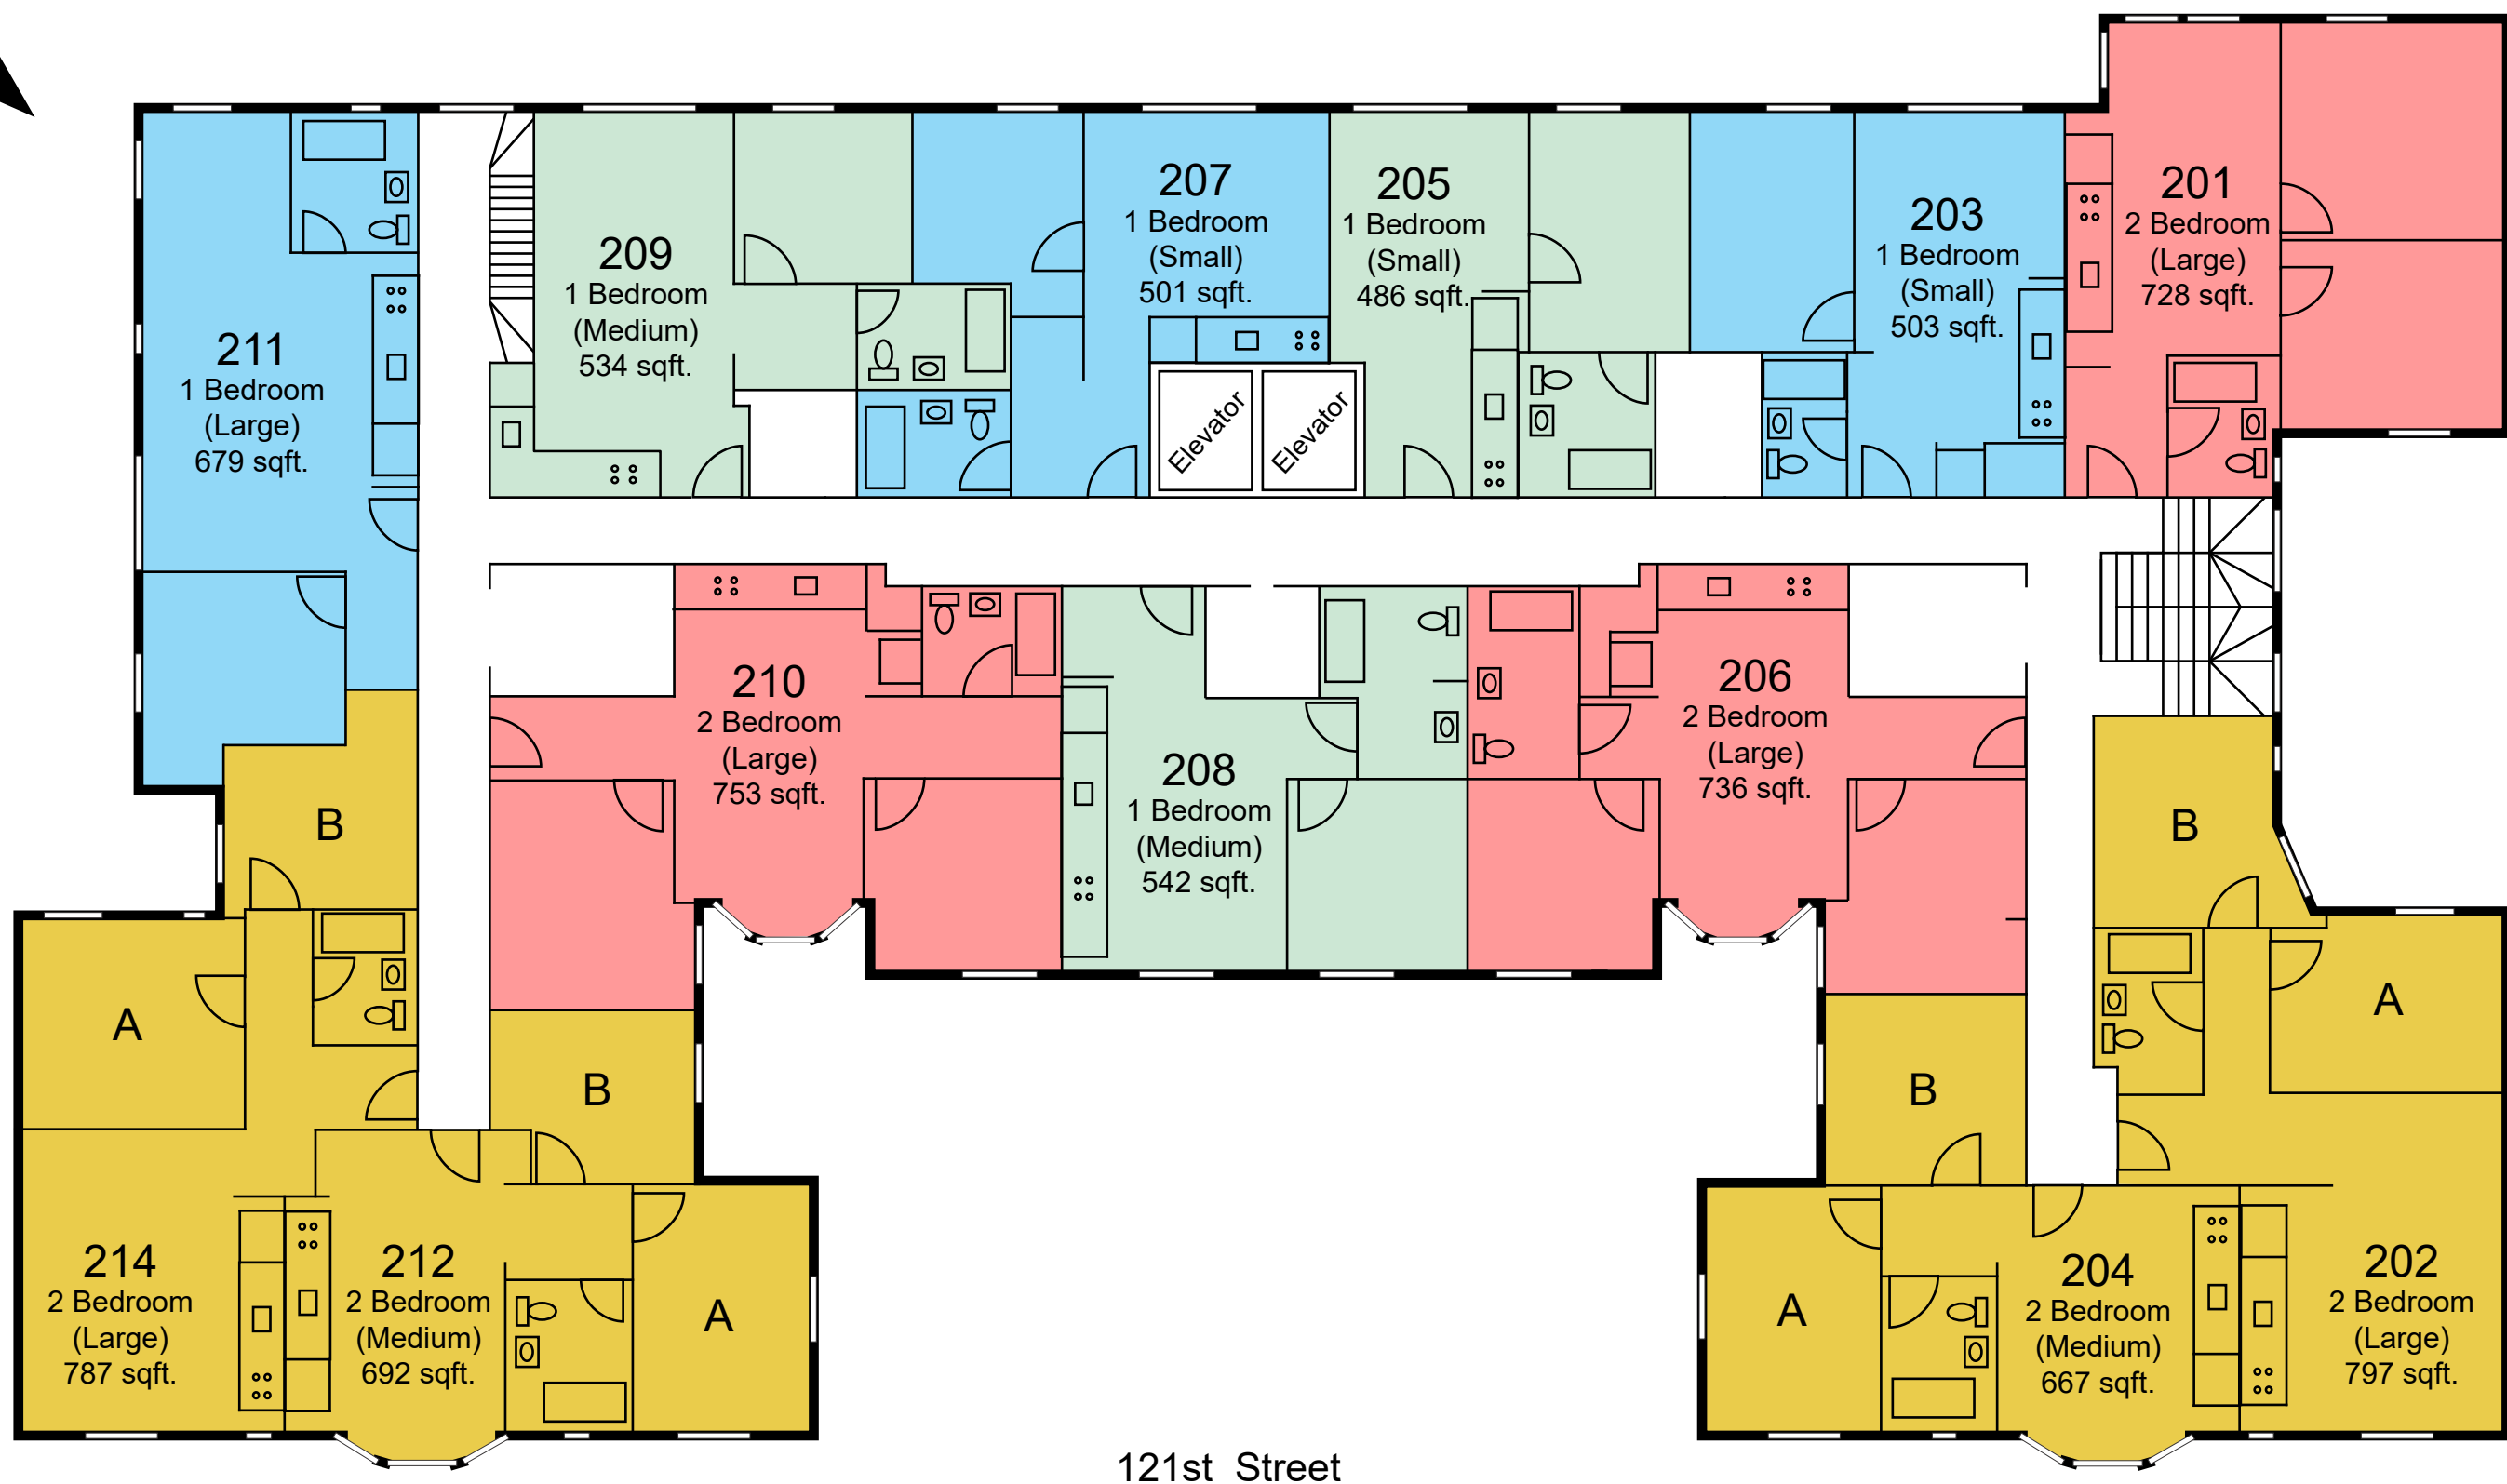

LEGEND

121st Street

	1 Bedroom Apartment		2 Bedroom Shared Apartment
	1 Bedroom Family Apartment		2 Bedroom Family Apartment
			2 Bedroom Faculty Apartment

*Room dimensions are approximate

Bancroft First Floor

LEGEND

	1 Bedroom Apartment		2 Bedroom Shared Apartment
	1 Bedroom Family Apartment		2 Bedroom Family Apartment

*Room dimensions are approximate

Bancroft Second Floor

LEGEND

- | | | | |
|---|----------------------------|--|----------------------------|
|  | 1 Bedroom Apartment |  | 2 Bedroom Shared Apartment |
|  | 1 Bedroom Family Apartment |  | 2 Bedroom Family Apartment |

*Room dimensions are approximate

Bancroft Third Floor

LEGEND

	1 Bedroom Apartment		2 Bedroom Shared Apartment
	1 Bedroom Family Apartment		2 Bedroom Family Apartment

*Room dimensions are approximate

121st Street

Bancroft Fourth Floor

LEGEND

	1 Bedroom Apartment		2 Bedroom Shared Apartment
	1 Bedroom Family Apartment		2 Bedroom Family Apartment

*Room dimensions are approximate

Bancroft Fifth Floor

LEGEND

	3 Bedroom Shared Apartment		2 Bedroom Shared Apartment
	1 Bedroom Family Apartment		2 Bedroom Family Apartment