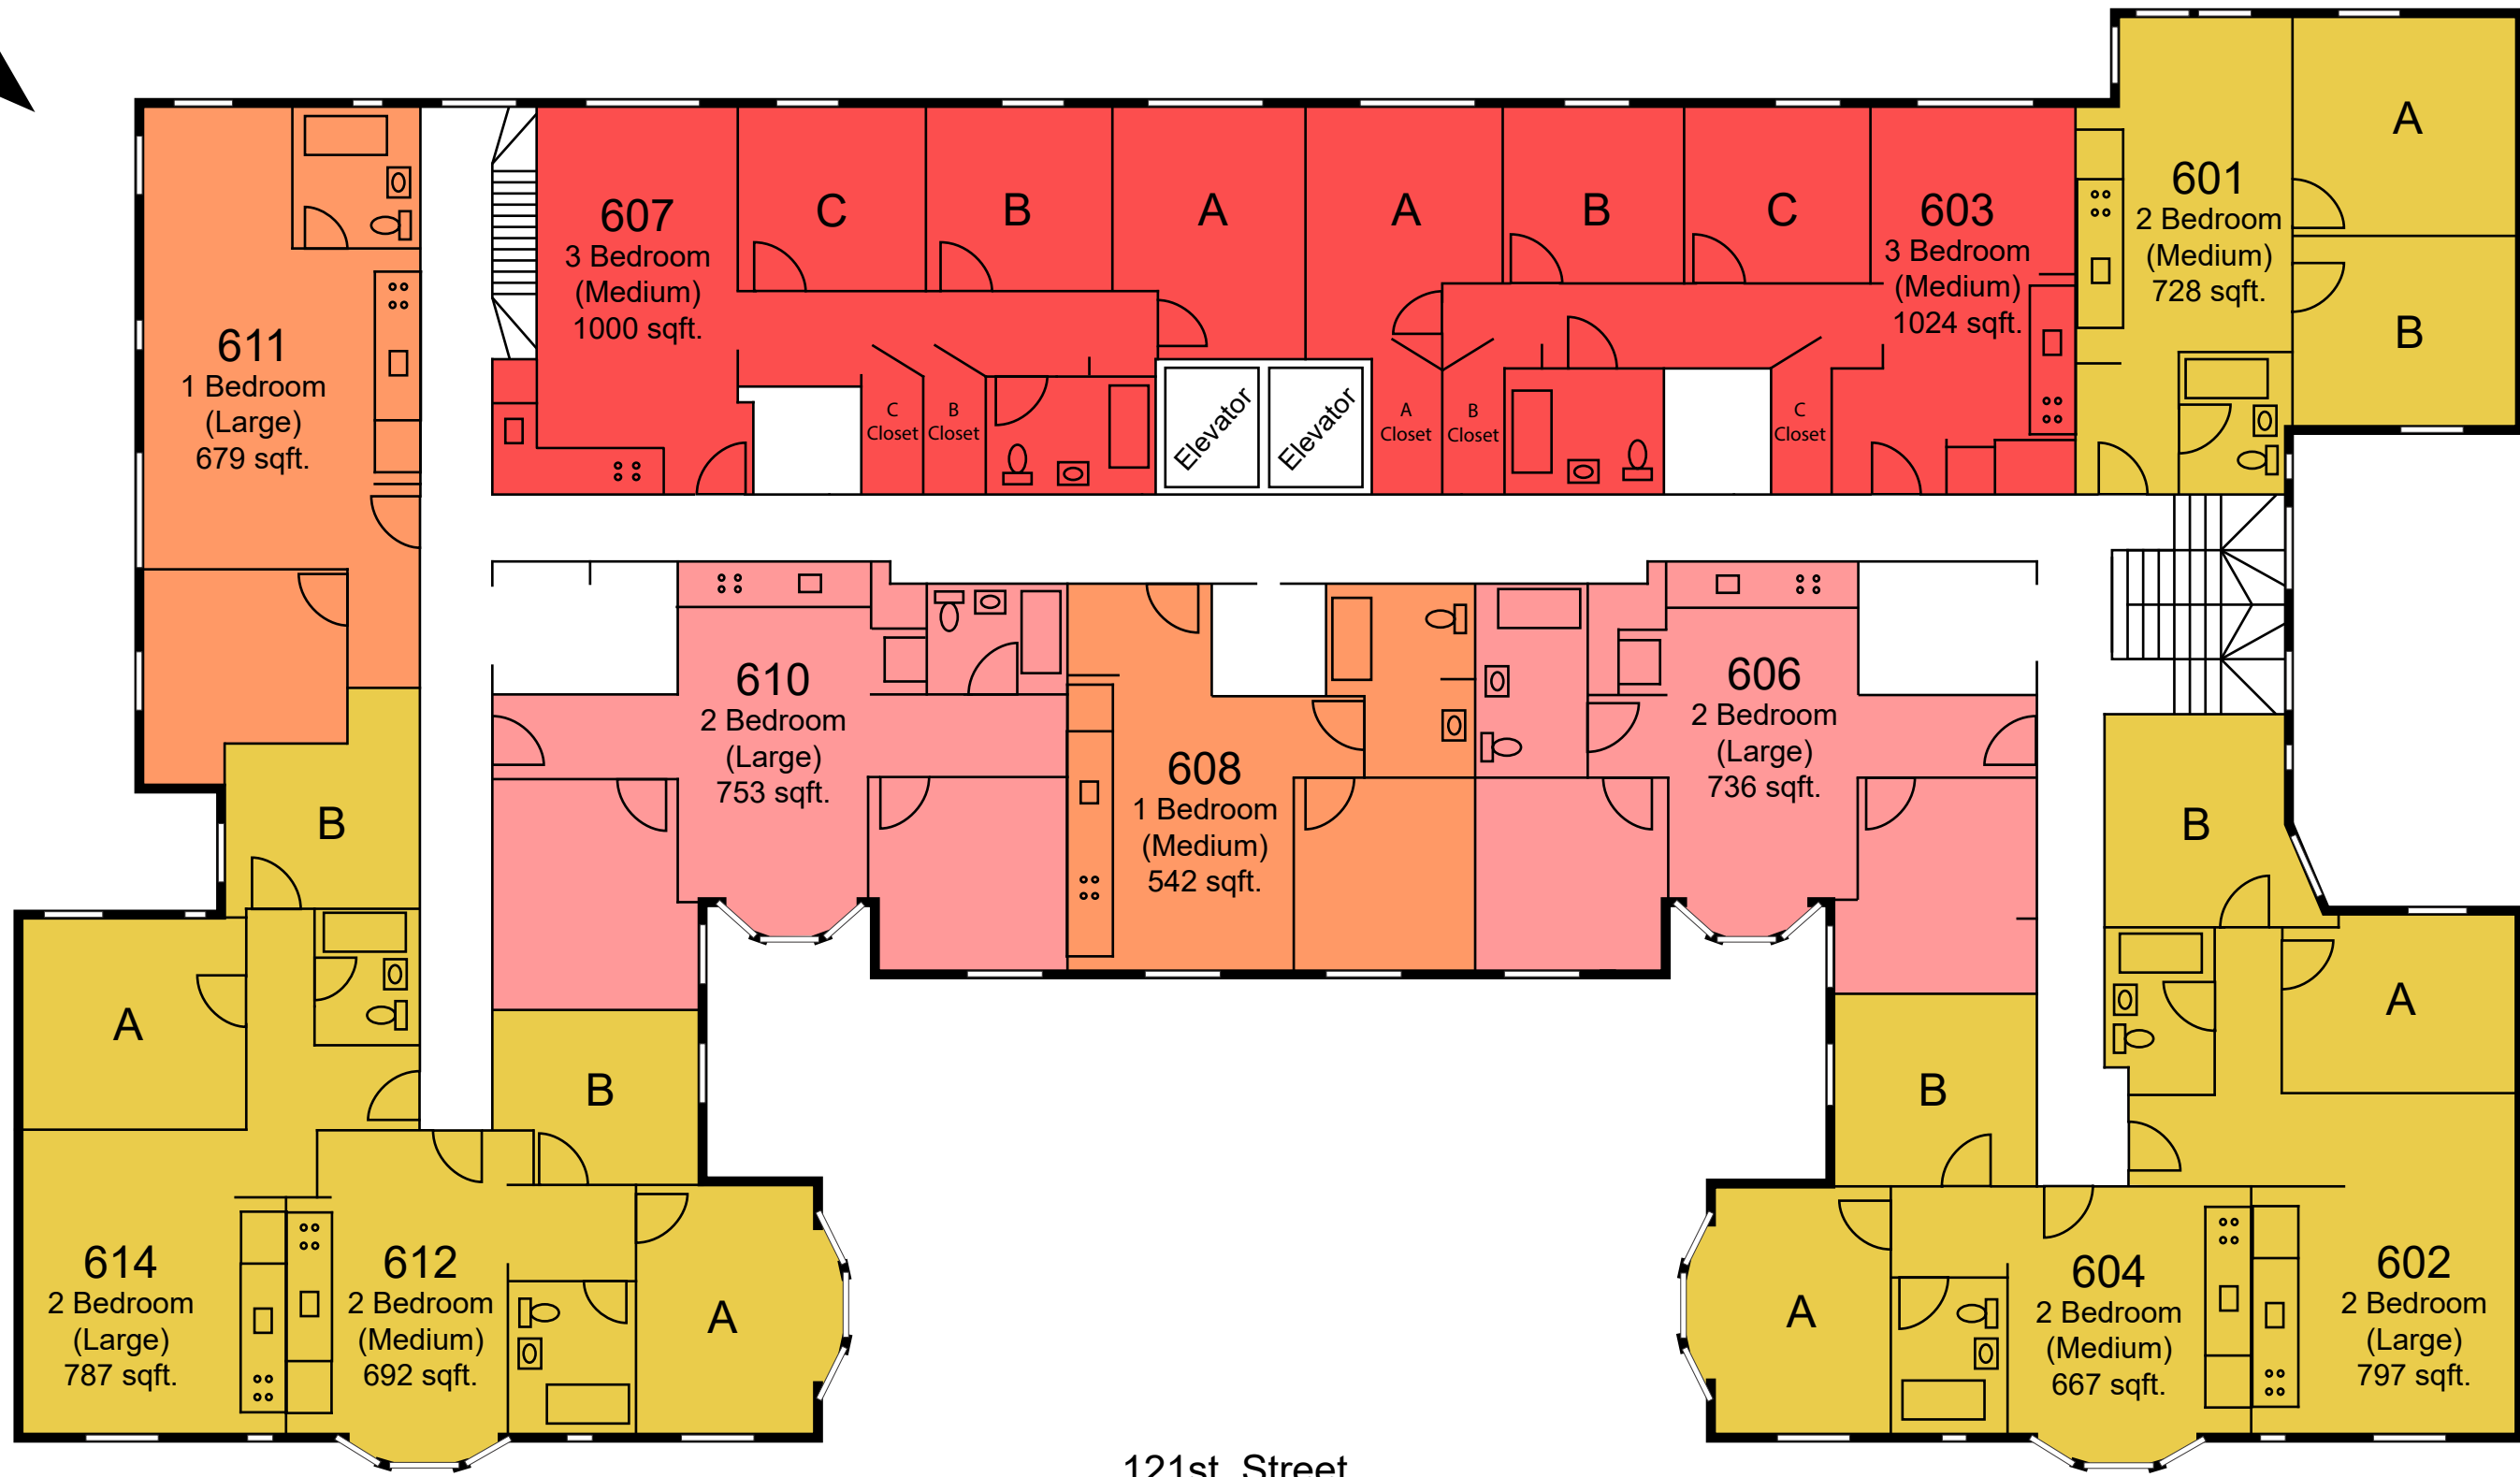

*Room dimensions are approximate

Bancroft Third Floor

LEGEND

	1 Bedroom Apartment		2 Bedroom Shared Apartment
	1 Bedroom Family Apartment		2 Bedroom Family Apartment

*Room dimensions are approximate

121st Street

Bancroft Fourth Floor

LEGEND

	1 Bedroom Apartment		2 Bedroom Shared Apartment
	1 Bedroom Family Apartment		2 Bedroom Family Apartment

*Room dimensions are approximate

Bancroft Fifth Floor

LEGEND

	3 Bedroom Shared Apartment		2 Bedroom Shared Apartment
	1 Bedroom Family Apartment		2 Bedroom Family Apartment

*Room dimensions are approximate

Bancroft Sixth Floor

LEGEND

	3 Bedroom Shared Apartment		2 Bedroom Shared Apartment
	1 Bedroom Family Apartment		2 Bedroom Family Apartment

*Room dimensions are approximate

*Room dimensions are approximate