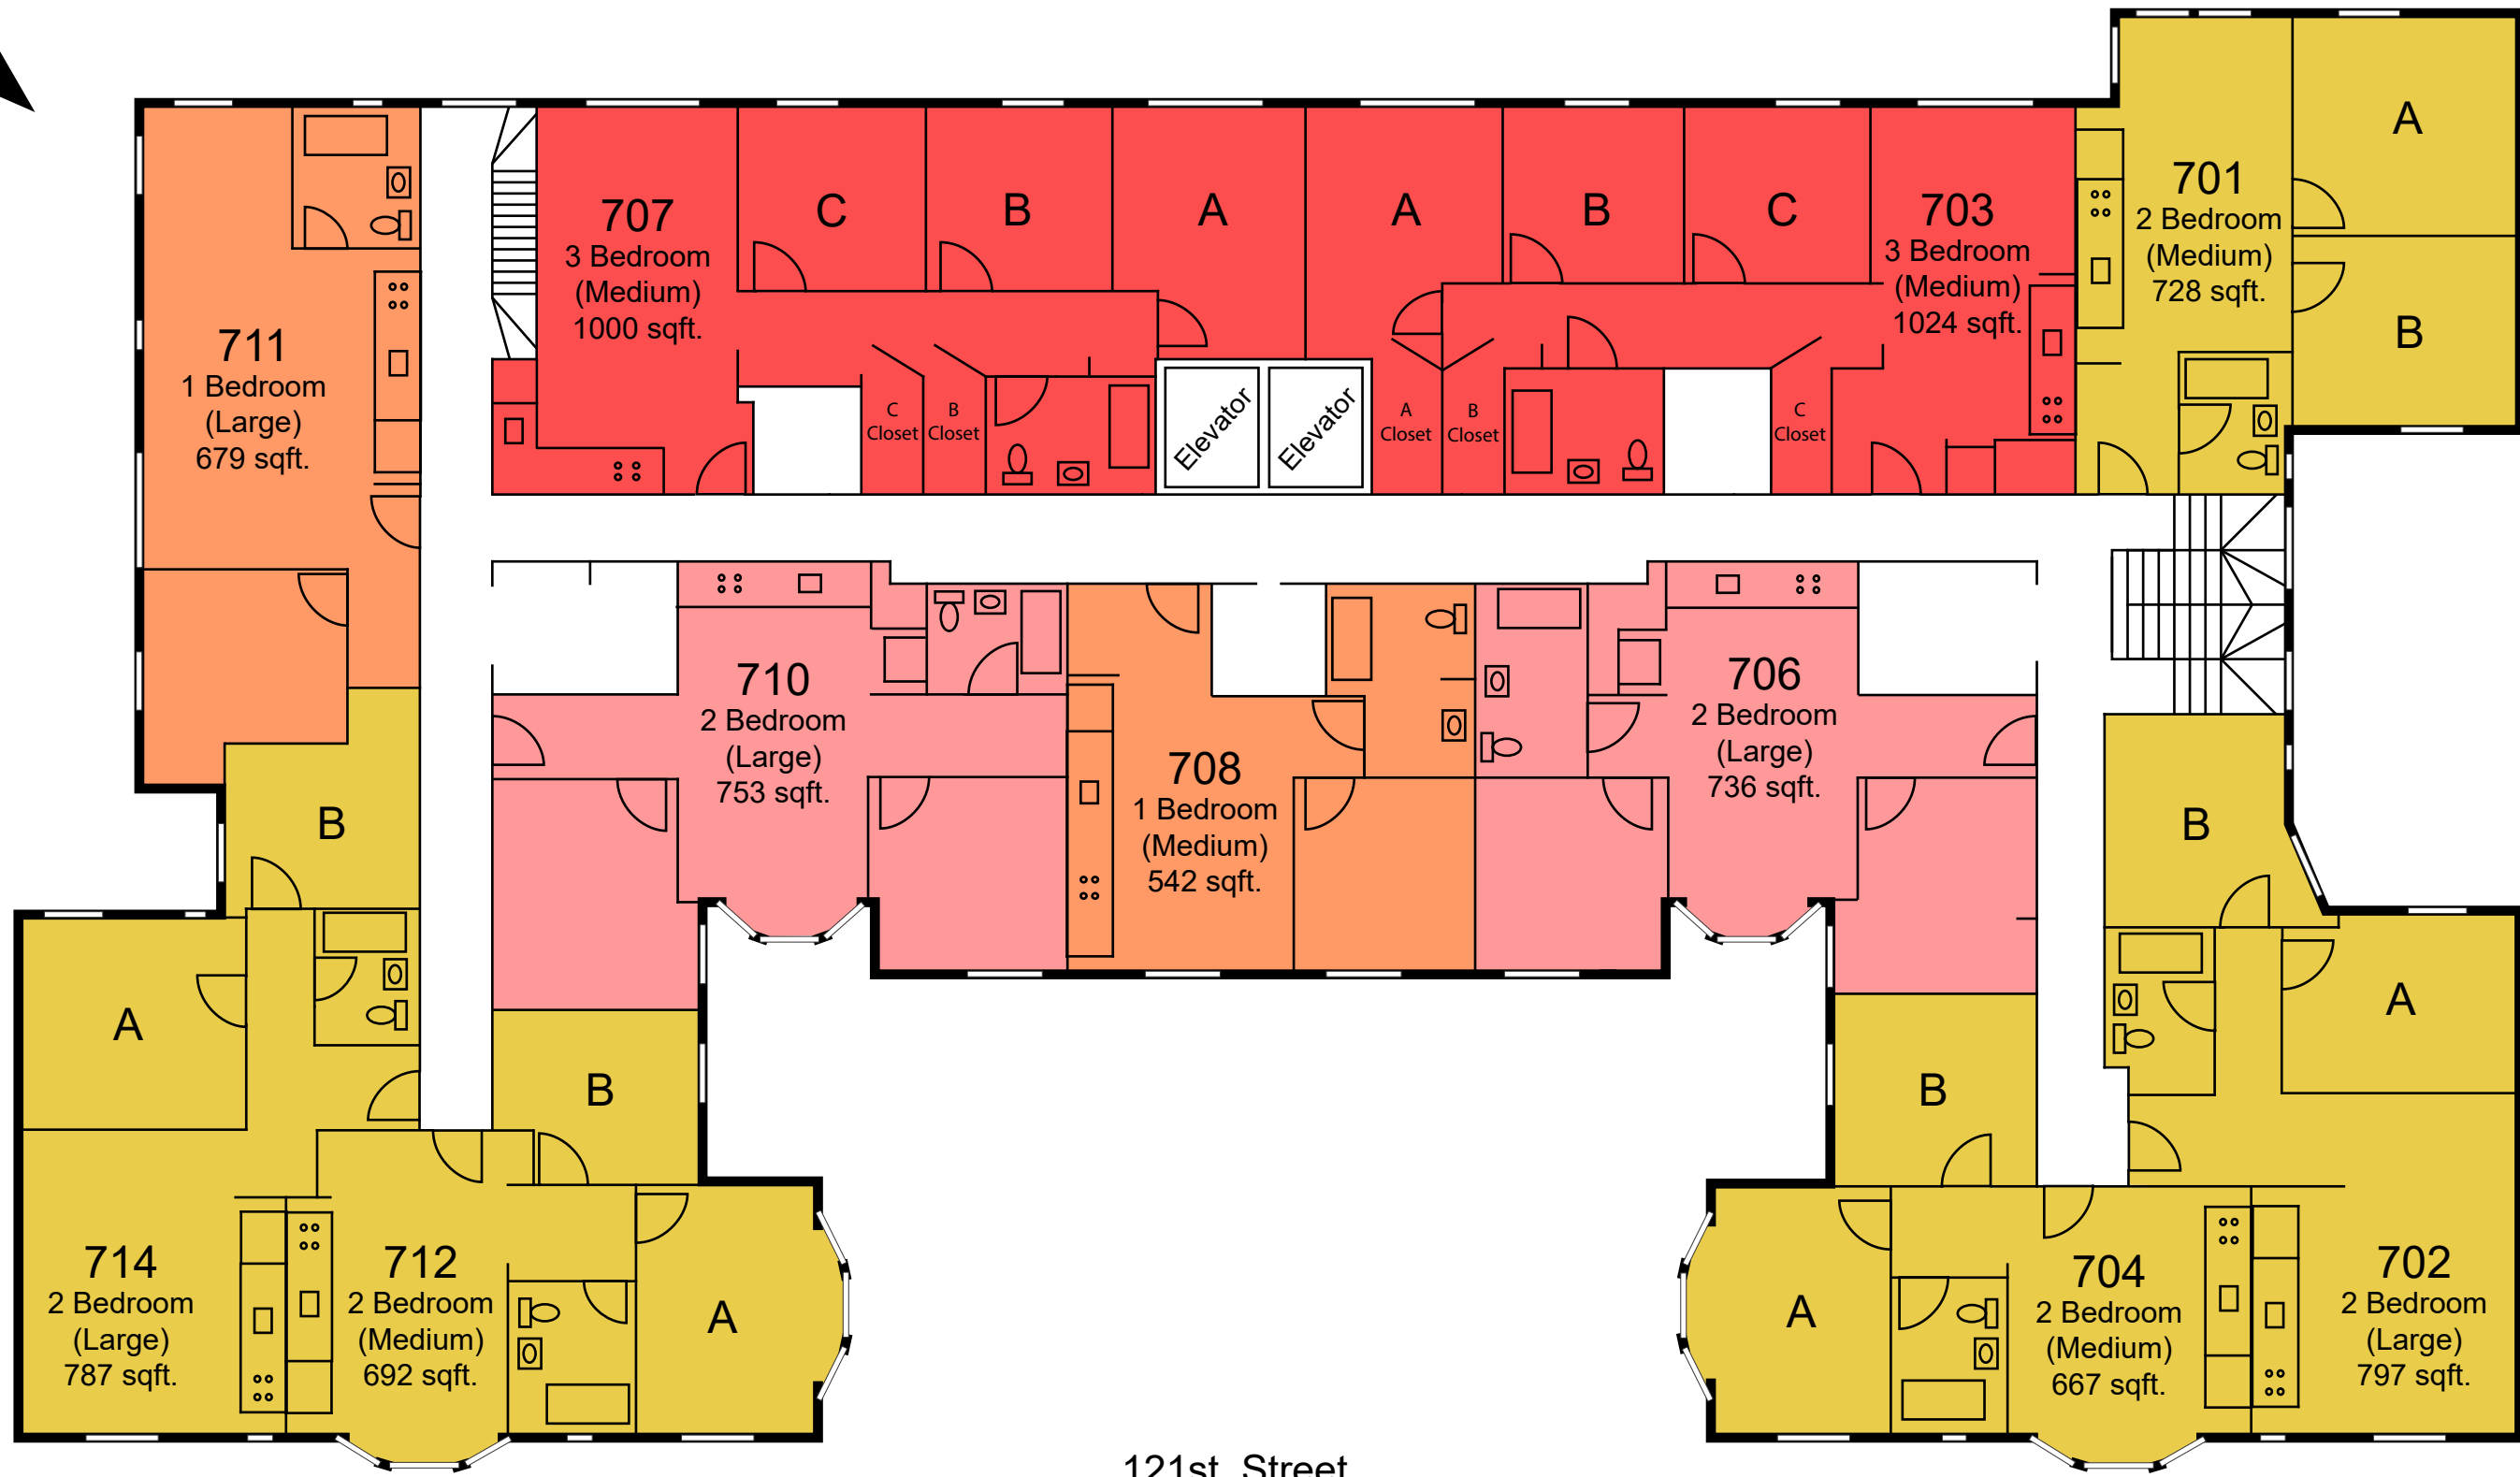

*Room dimensions are approximate

Bancroft Third Floor

LEGEND

	1 Bedroom Apartment		2 Bedroom Shared Apartment
	1 Bedroom Family Apartment		2 Bedroom Family Apartment

*Room dimensions are approximate

121st Street

Bancroft Fourth Floor

LEGEND

	1 Bedroom Apartment		2 Bedroom Shared Apartment
	1 Bedroom Family Apartment		2 Bedroom Family Apartment

*Room dimensions are approximate

Bancroft Fifth Floor

LEGEND

	3 Bedroom Shared Apartment		2 Bedroom Shared Apartment
	1 Bedroom Family Apartment		2 Bedroom Family Apartment

*Room dimensions are approximate

Bancroft Sixth Floor

LEGEND

	3 Bedroom Shared Apartment		2 Bedroom Shared Apartment
	1 Bedroom Family Apartment		2 Bedroom Family Apartment

*Room dimensions are approximate

*Room dimensions are approximate